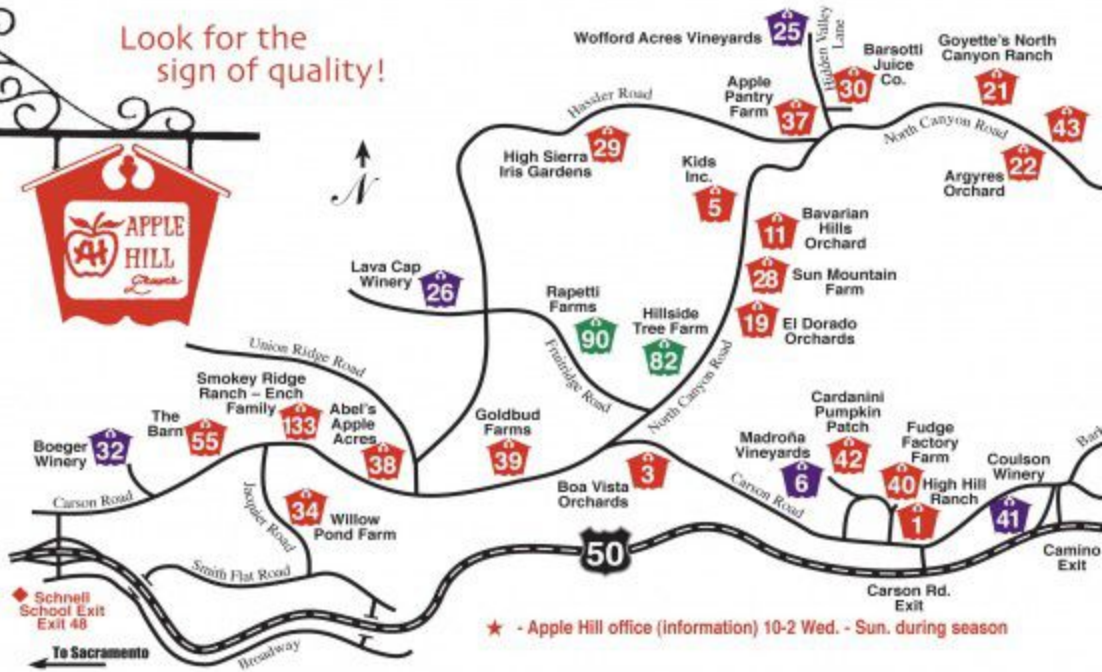

Look for the sign of quality!

◆ Schnell School Exit Exit 48

To Sacramento