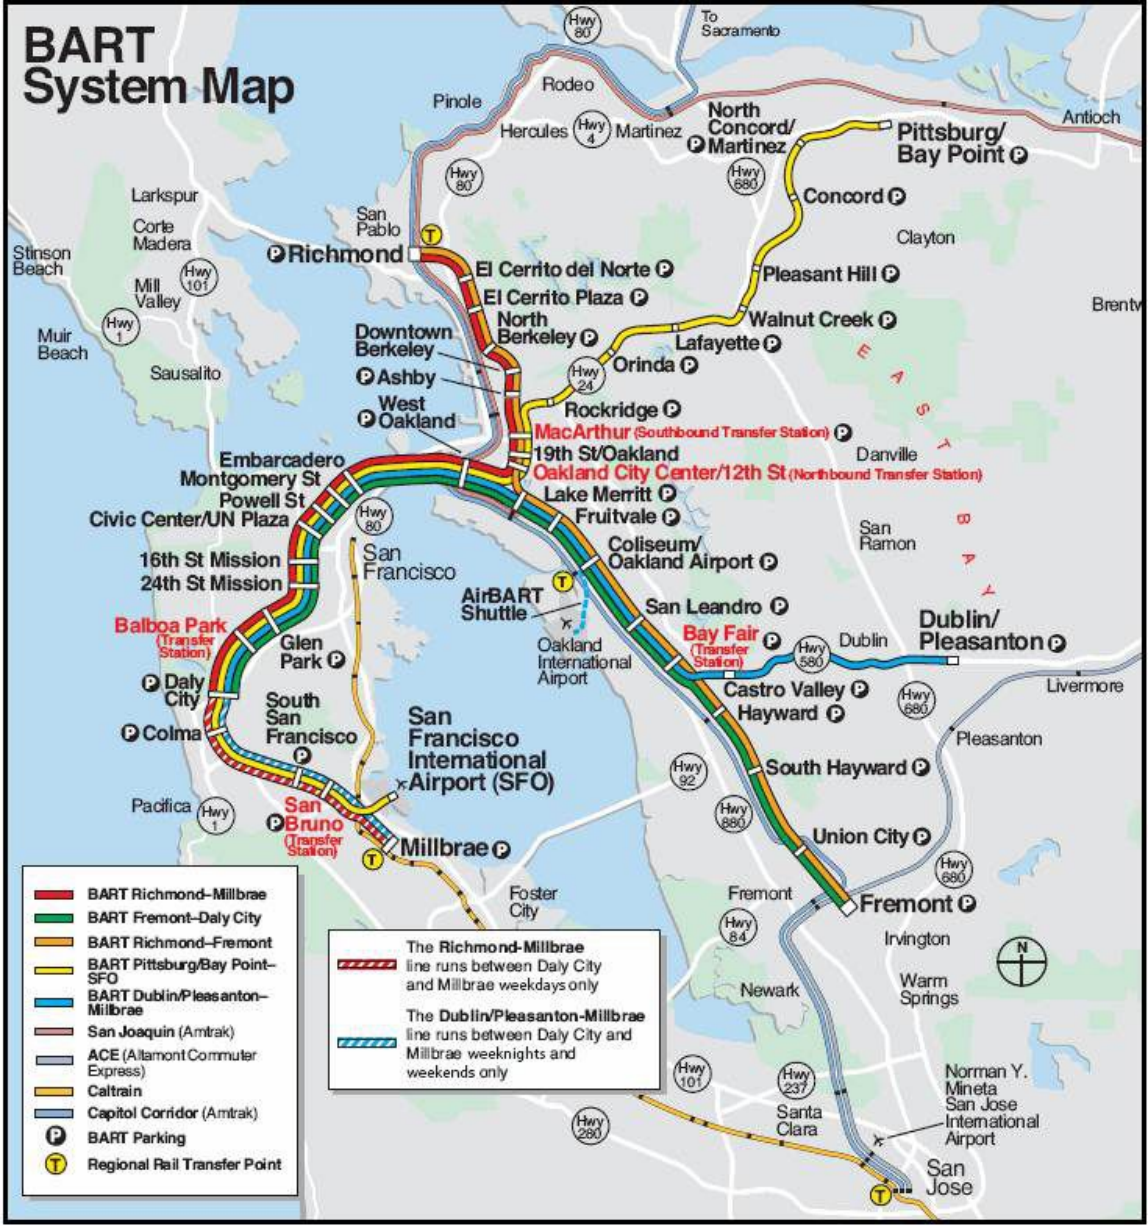

BART System Map

- BART Richmond–Millbrae
- BART Fremont–Daly City
- BART Richmond–Fremont
- BART Pittsburg/Bay Point–SFO
- BART Dublin/Pleasanton–Millbrae
- San Joaquin (Amtrak)
- ACE (Altamont Commuter Express)
- Caltrain
- Capitol Corridor (Amtrak)
- BART Parking
- T Regional Rail Transfer Point

The Richmond–Millbrae line runs between Daly City and Millbrae weekdays only

The Dublin/Pleasanton–Millbrae line runs between Daly City and Millbrae weeknights and weekends only