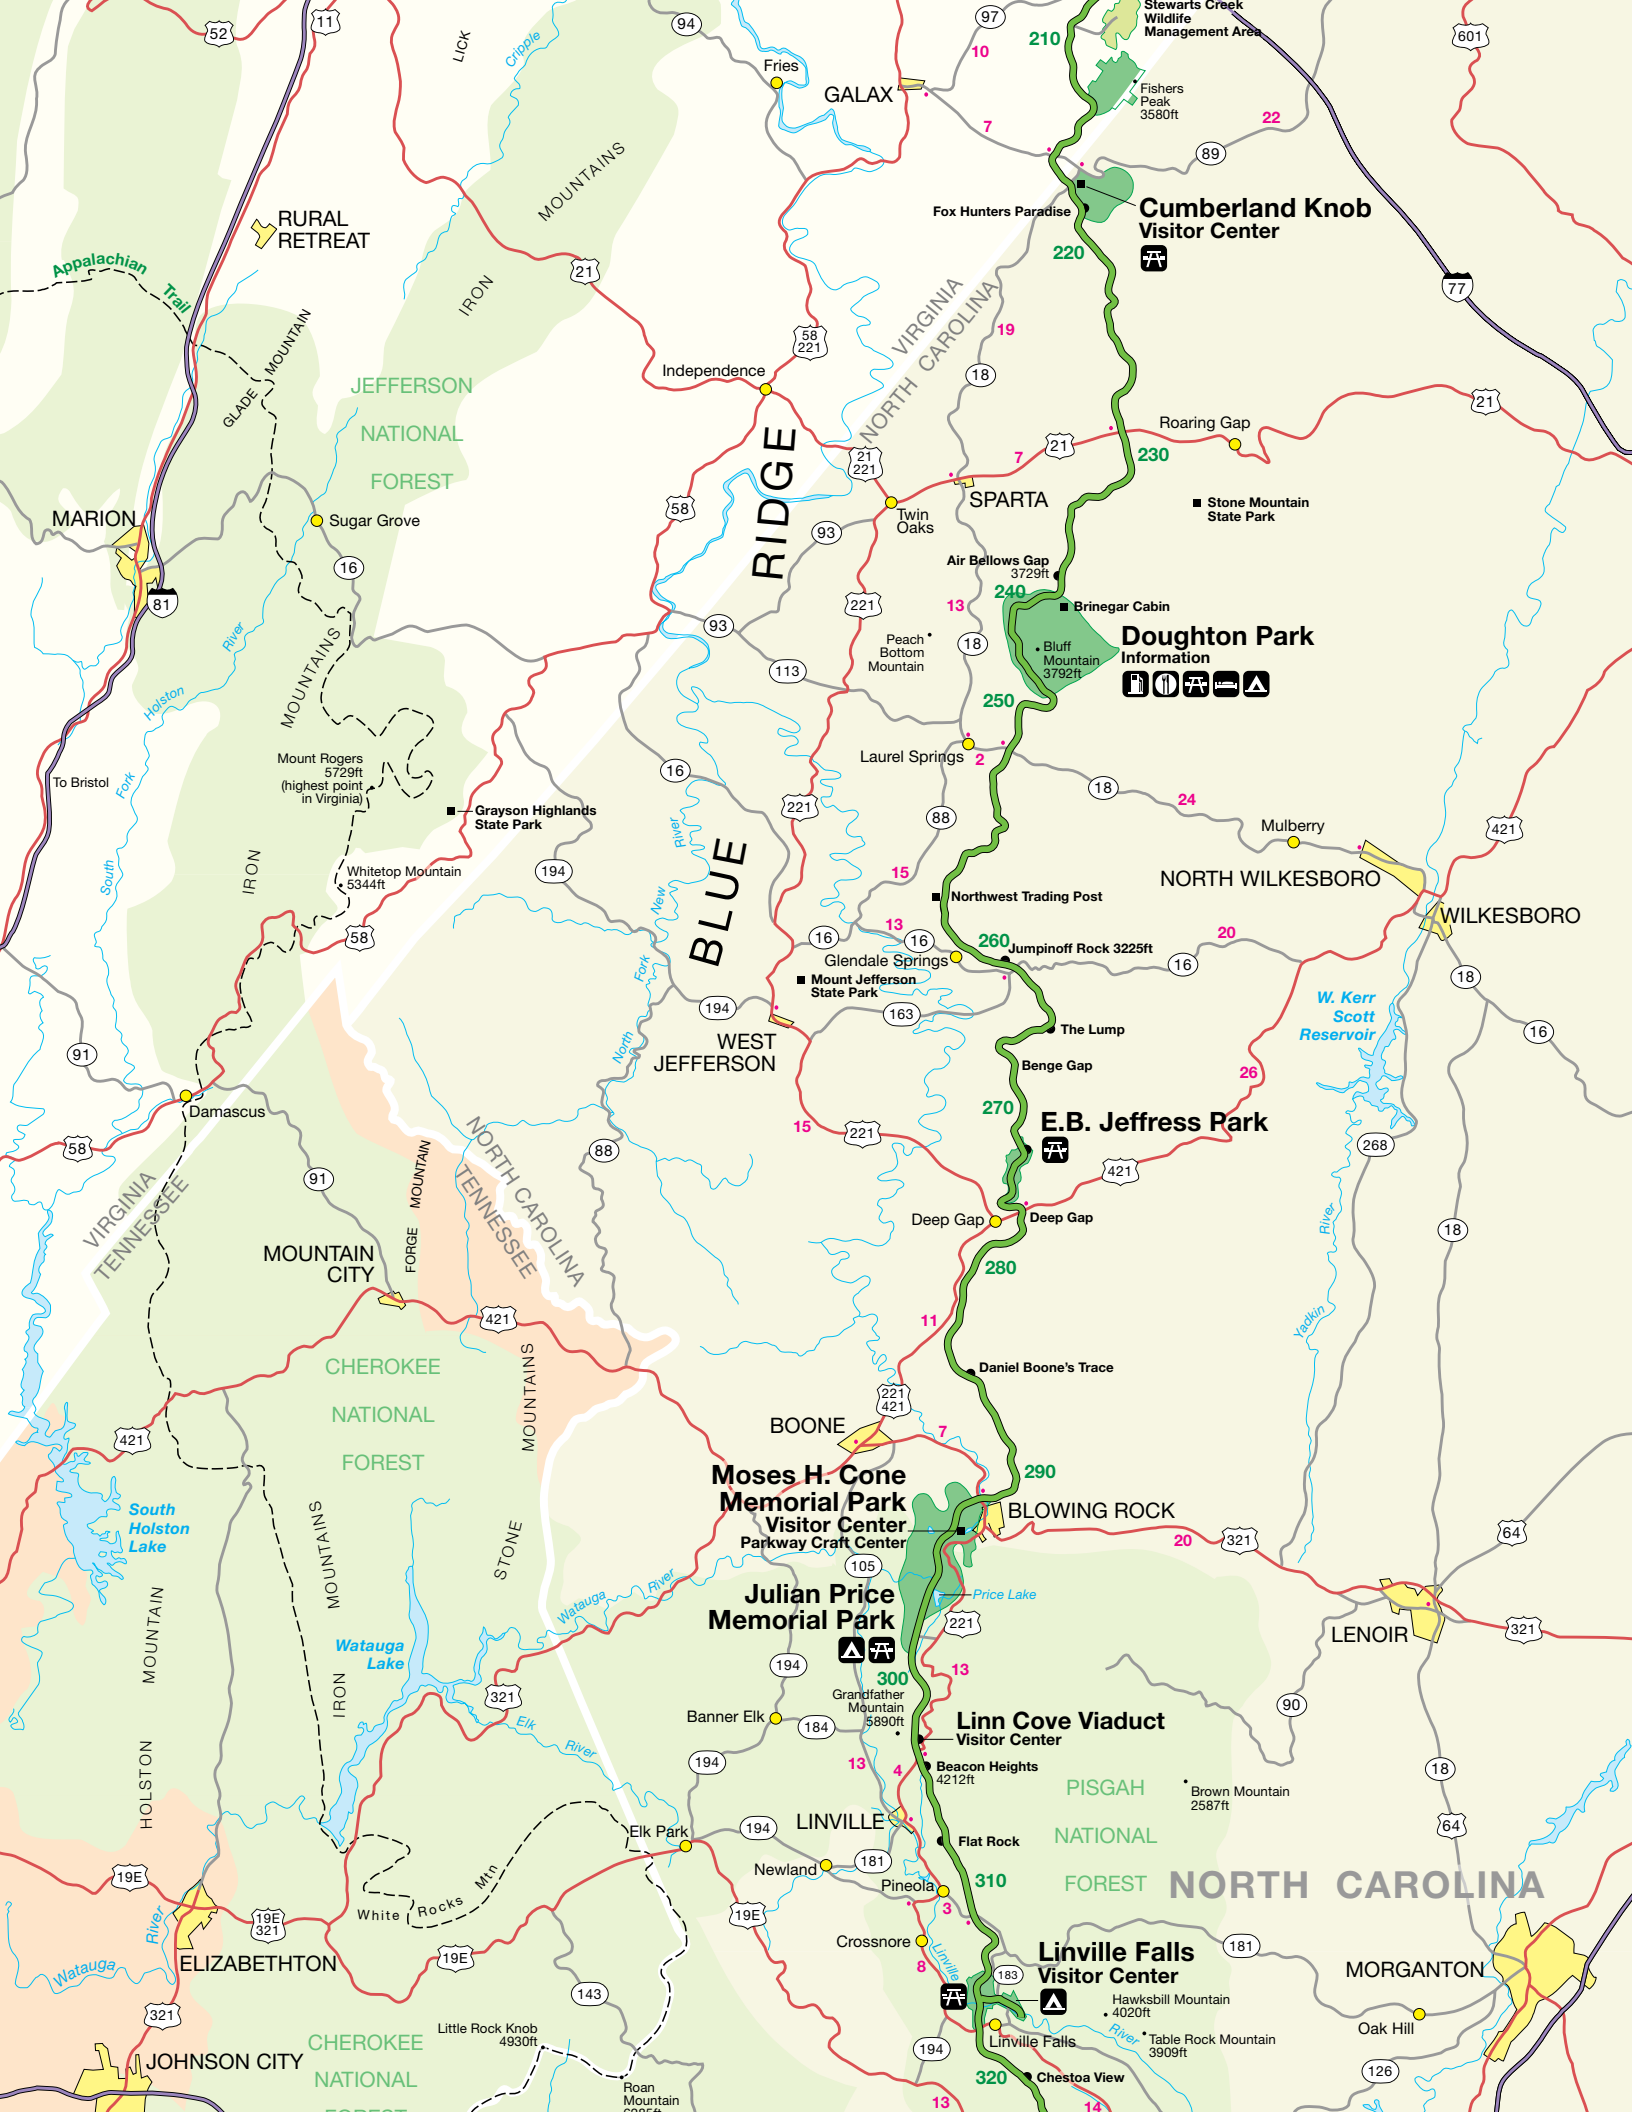

Pipers Gap 2759ft

Volunteer Gap

Orchard Gap

Fancy Gap

Pipers Gap 2759ft

Volunteer Gap

Orchard Gap

Fancy Gap

Pipers Gap 2759ft

Volunteer Gap

Orchard Gap

Fancy Gap

Pipers Gap 2759ft

Museum of North Carolina Minerals Visitor Center

Crabtree Meadows

Craggy Gardens Visitor Center