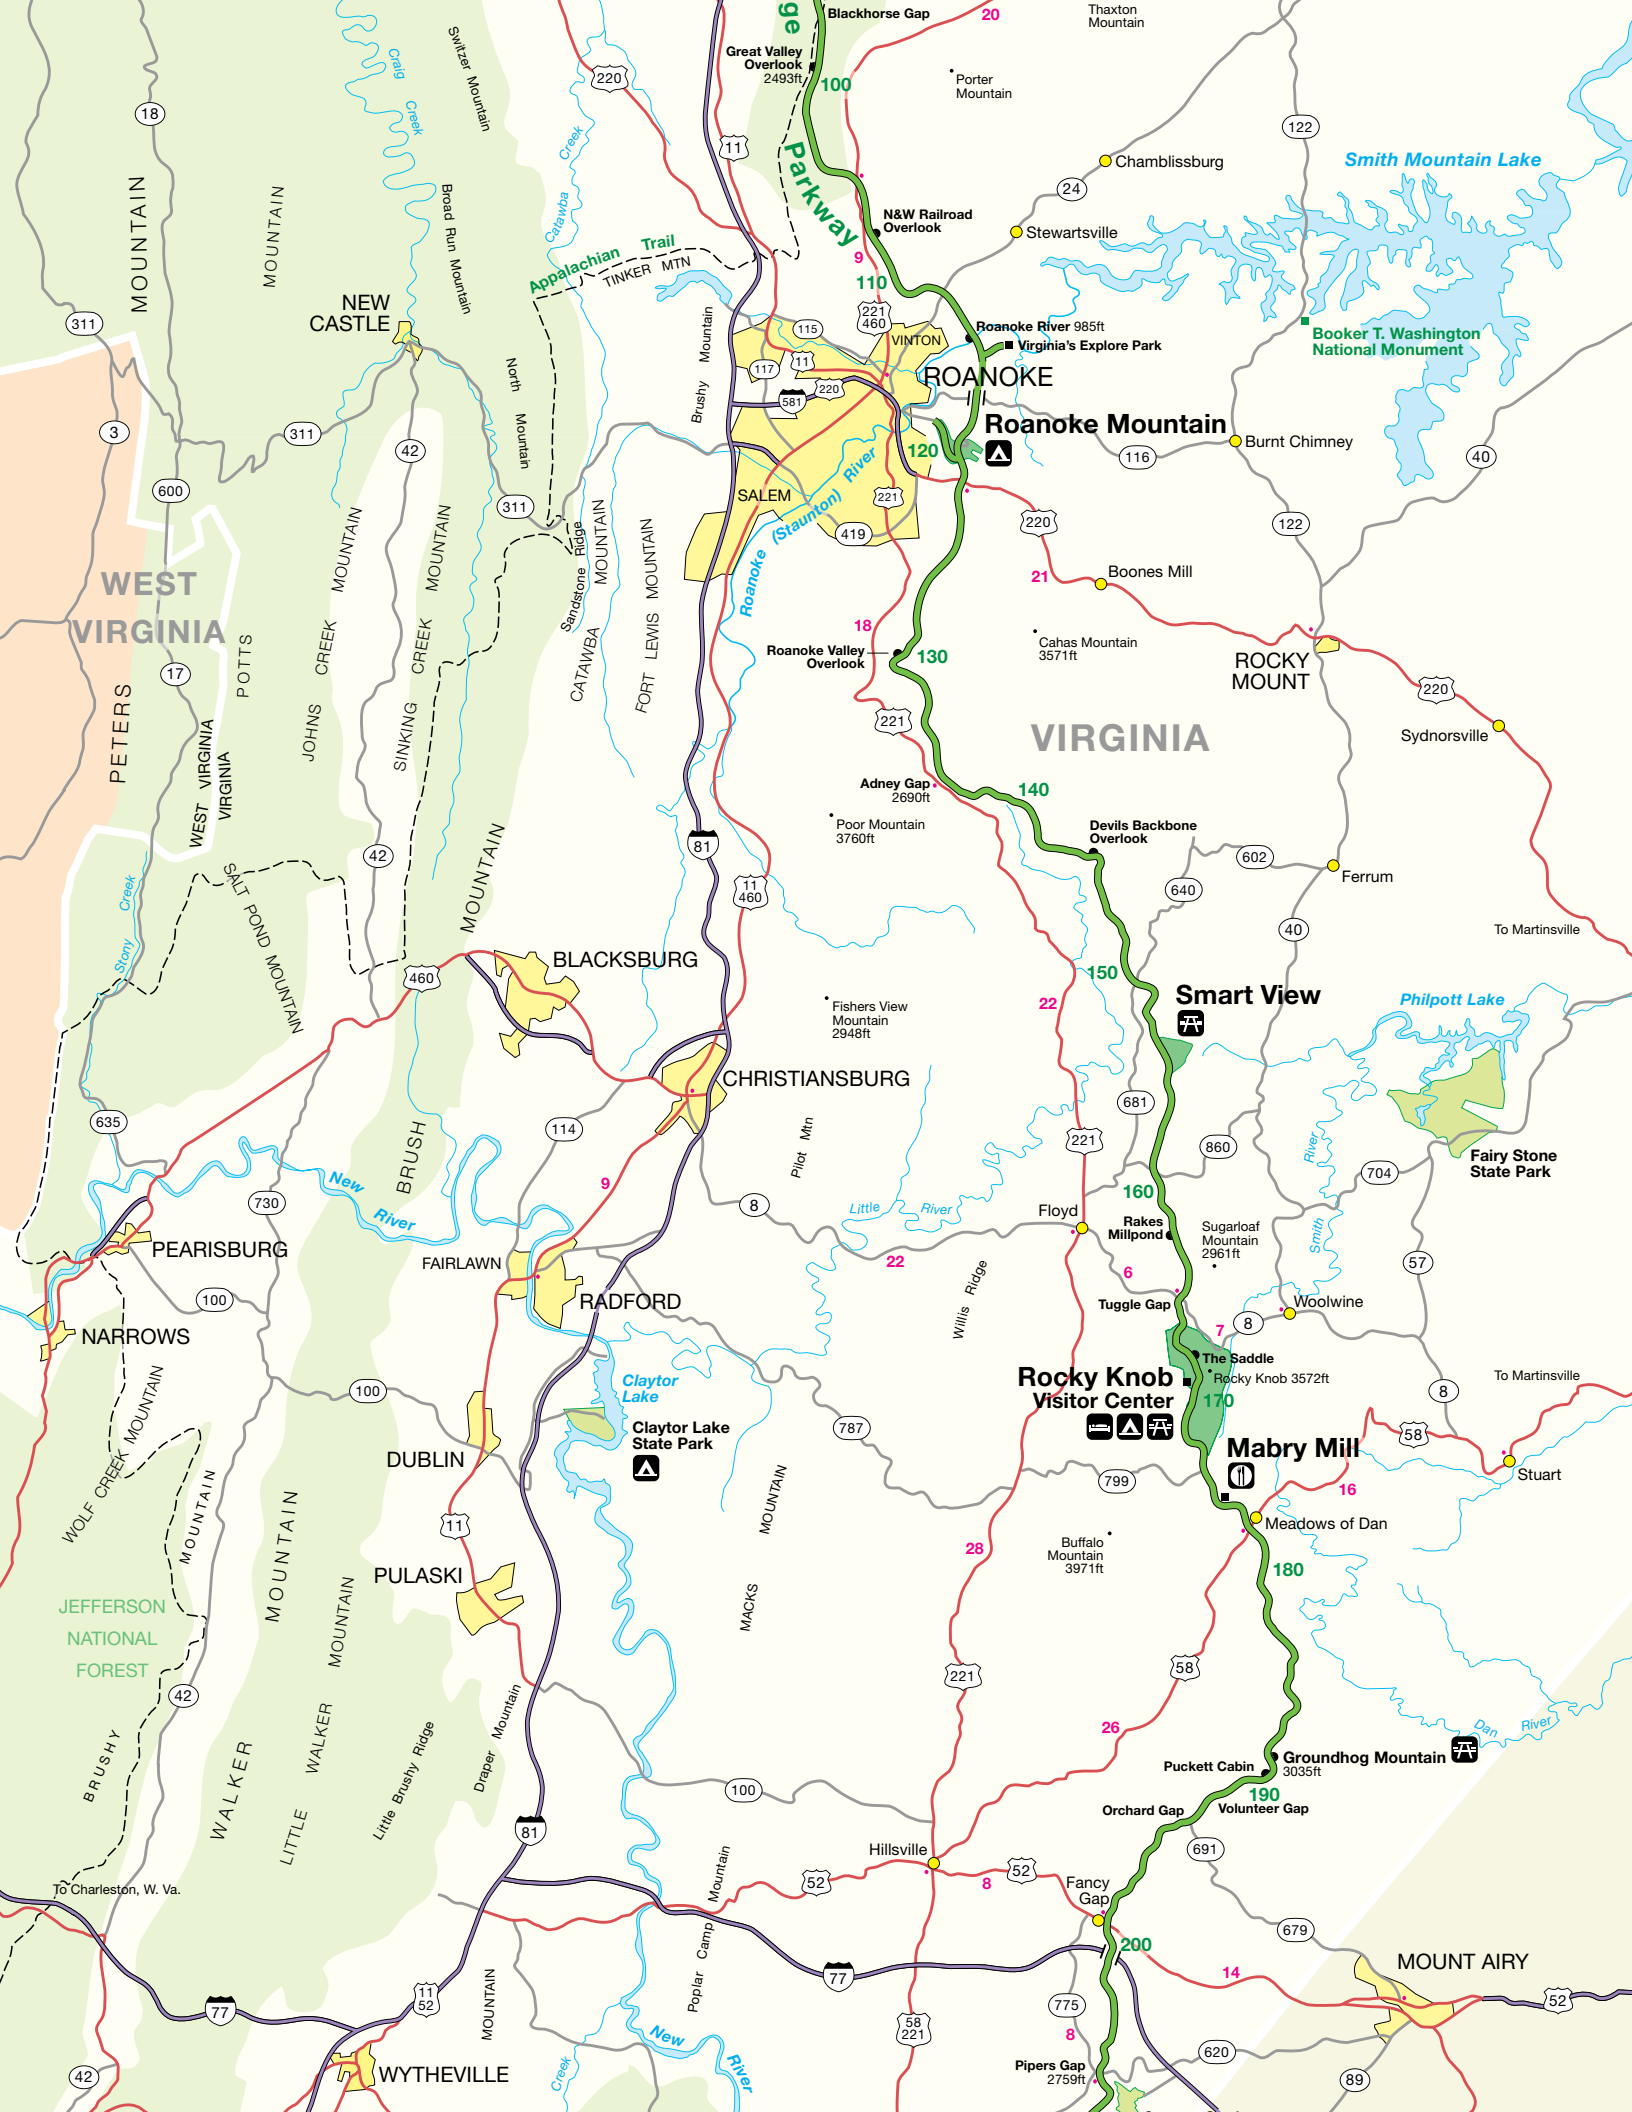

COVINGTON

Buchanan

Jefferson National Forest

To White Sulphur Springs

To Richmond

To Petersburg

To Danyille

WEST VIRGINIA

Smart View

Rocky Knob Visitor Center

Mabry Mill

Groundhog Mountain

MOUNT AIRY

Roanoke River 985ft

Cahas Mountain 3571ft

Fishers View Mountain 2948ft