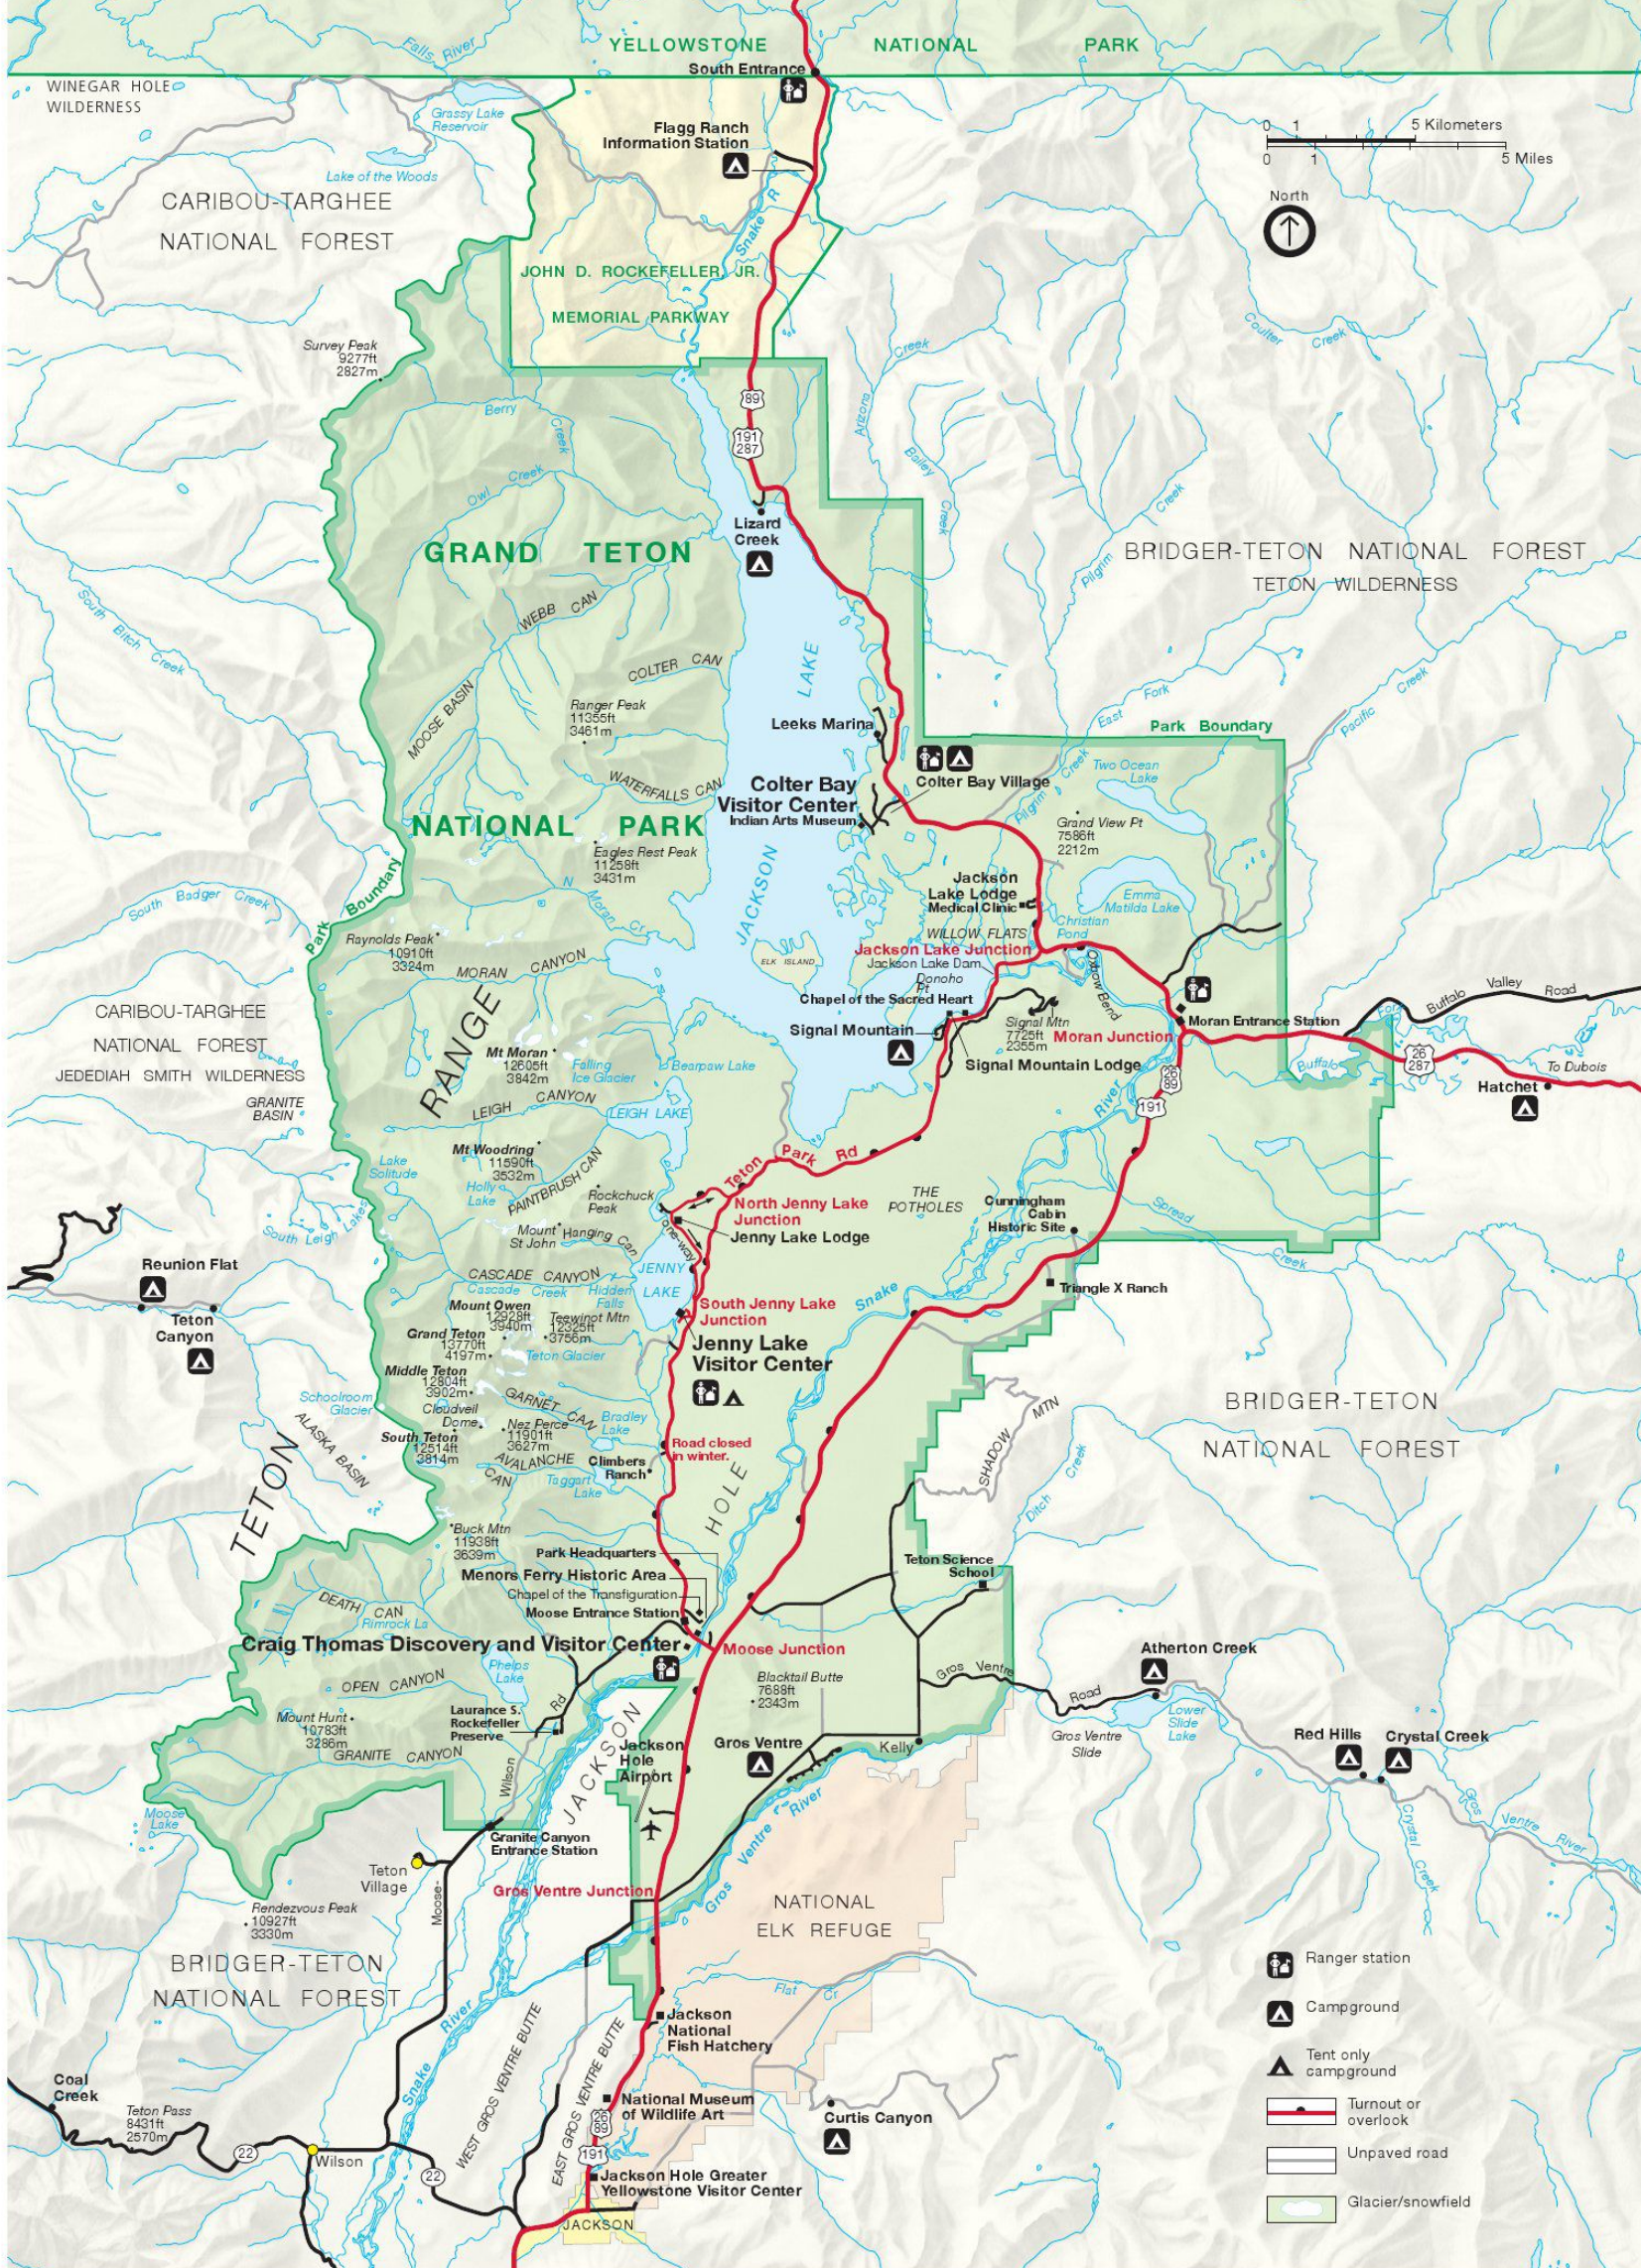

YELLOWSTONE NATIONAL PARK

- Ranger station
- Campground
- Tent only campground
- Turnout or overlook
- Unpaved road
- Glacier/snowfield

WINEGAR HOLE WILDERNESS

CARIBOU-TARGHEE NATIONAL FOREST

JOHN D. ROCKEFELLER, JR. MEMORIAL PARKWAY

GRAND TETON NATIONAL PARK

BRIDGER-TETON NATIONAL FOREST
TETON WILDERNESS

CARIBOU-TARGHEE NATIONAL FOREST
JEDEDIAH SMITH WILDERNESS

NATIONAL PARK

Colter Bay Visitor Center
Indian Arts Museum

Jackson Lake Lodge
Medical Clinic

Jackson Lake Junction
Jackson Lake Dam

Signal Mountain Lodge

Moran Junction

Hatchet

Teton Canyon

North Jenny Lake Junction
Jenny Lake Lodge

South Jenny Lake Junction

Jenny Lake Visitor Center

BRIDGER-TETON NATIONAL FOREST

Craig Thomas Discovery and Visitor Center

Moose Junction

Atherton Creek

Red Hills

Crystal Creek

BRIDGER-TETON NATIONAL FOREST

Jackson National Fish Hatchery