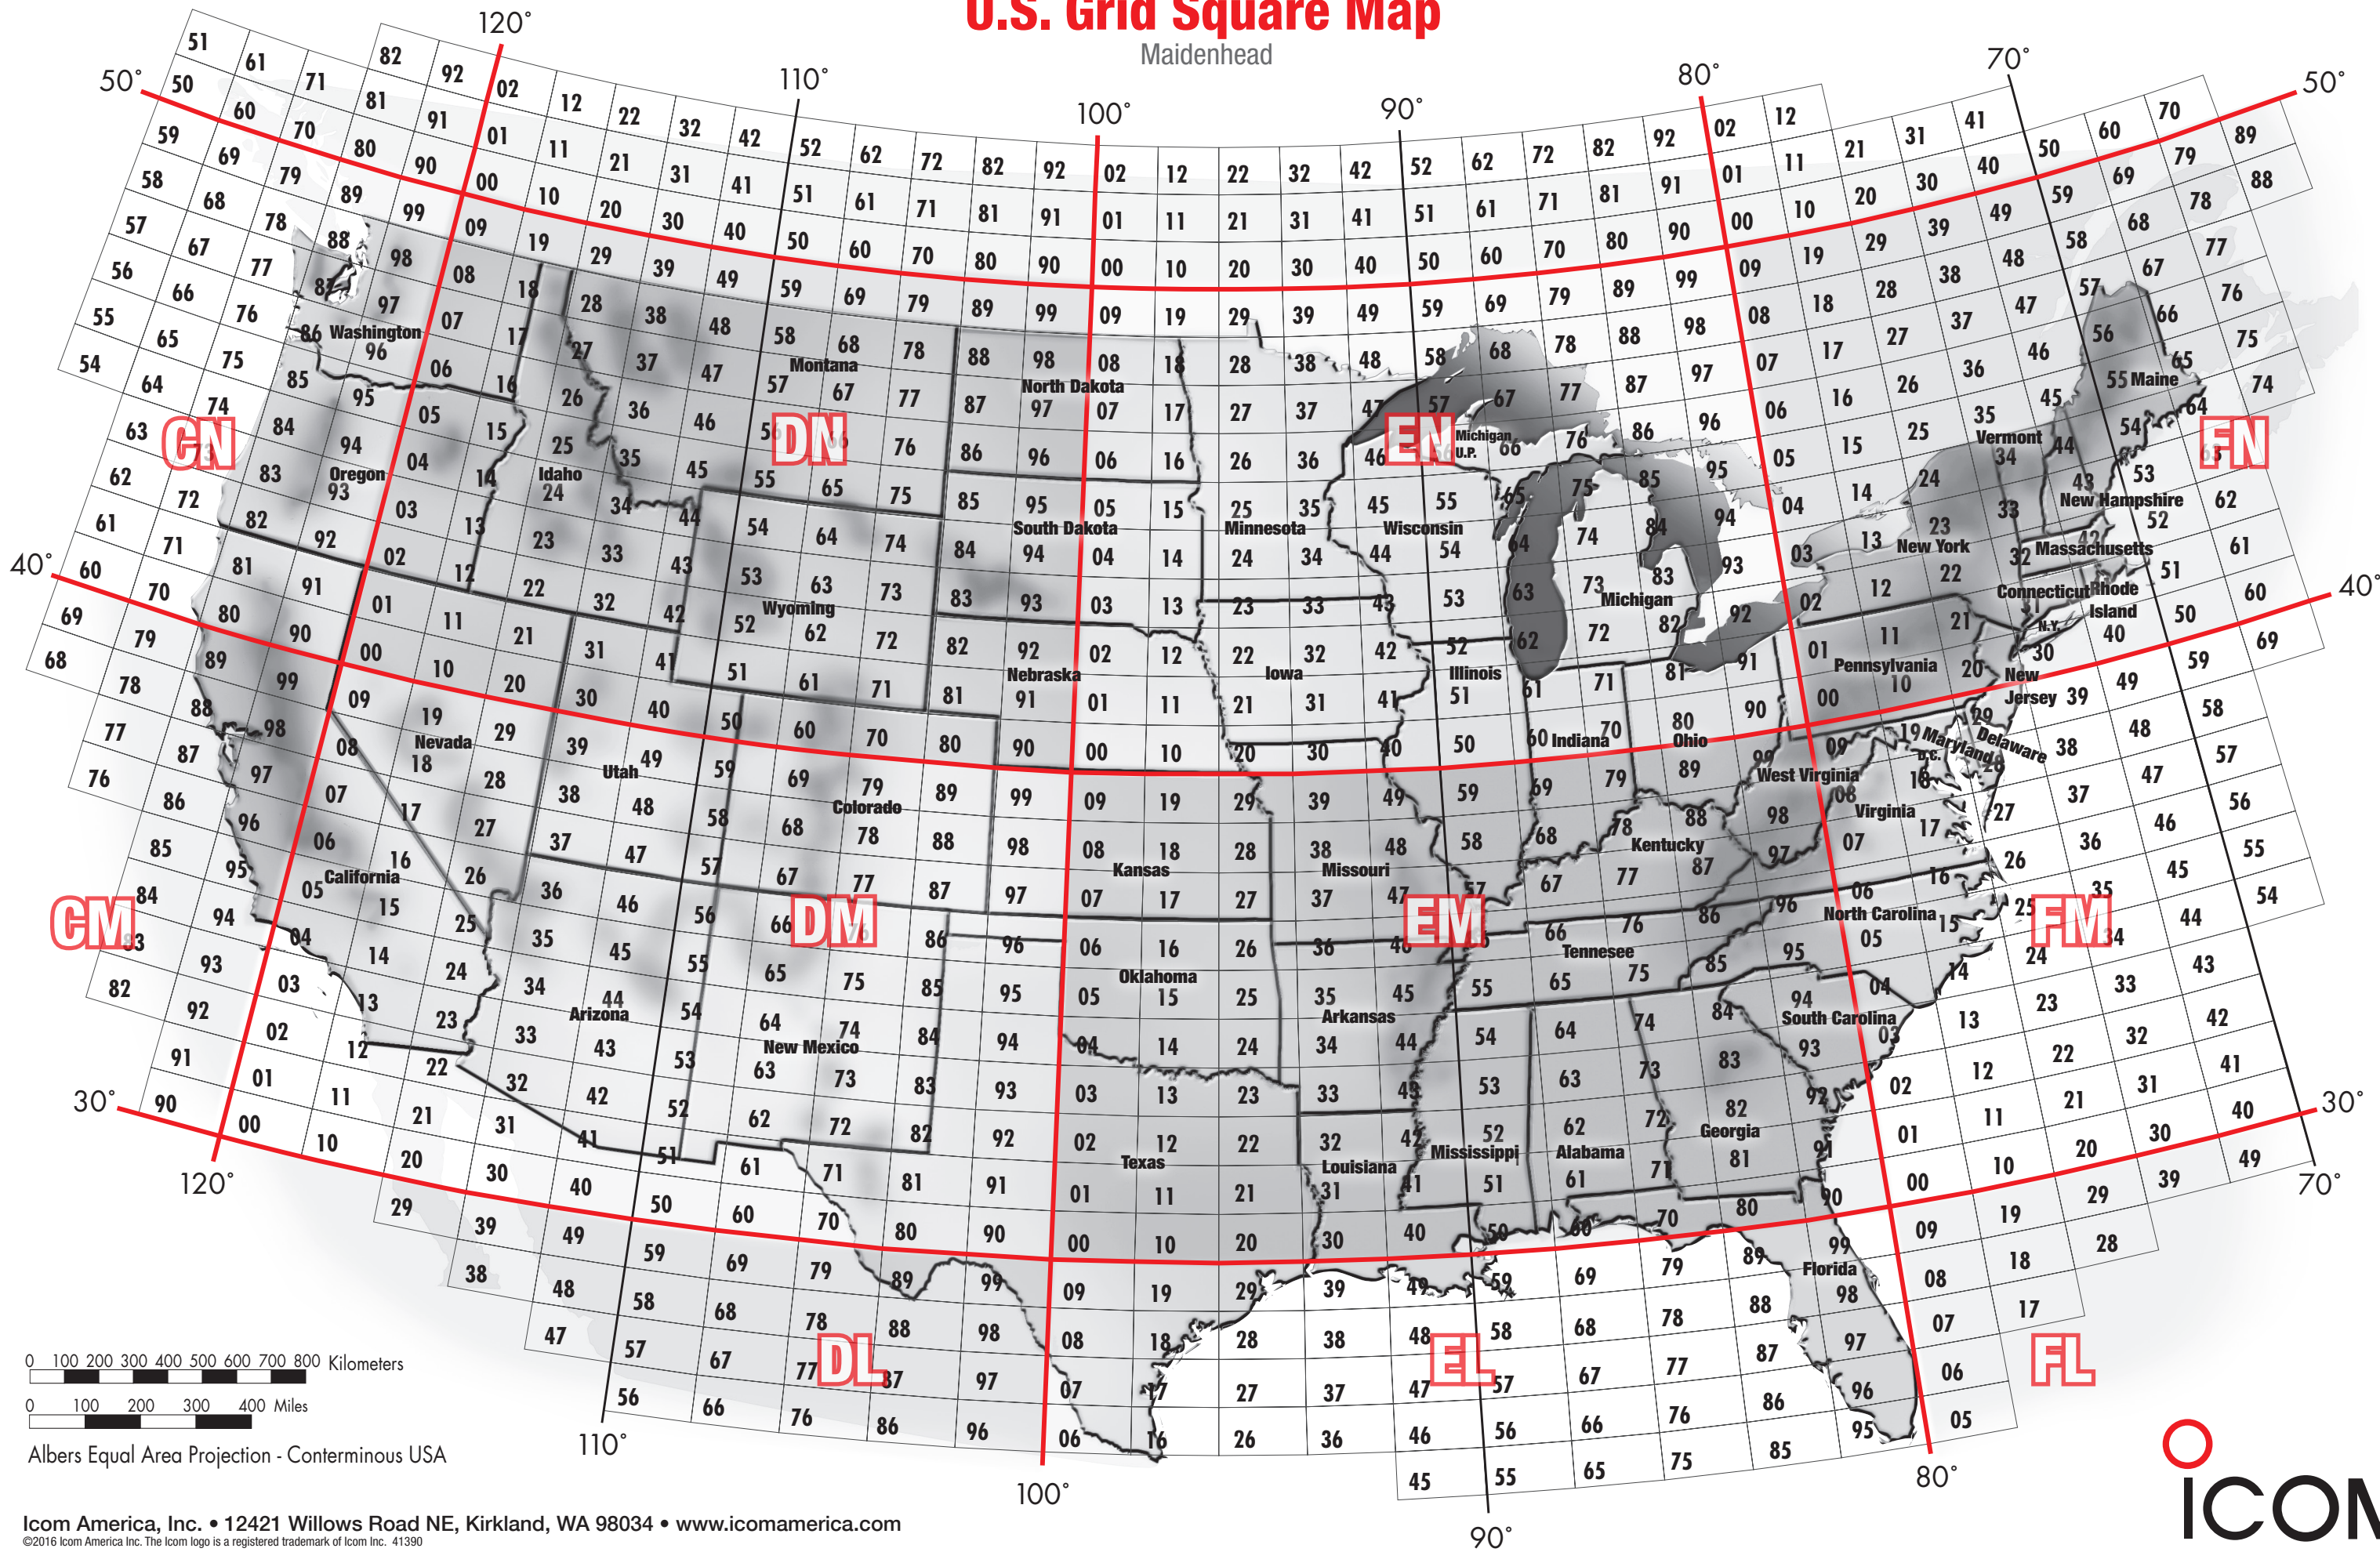

# U.S. Grid Square Map

Maidenhead

## Hawaii\*\*

Albers Equal Area Projection - Alaska

\*An instrument of the Maidenhead Locator System (named after the town outside London where it was first conceived by a meeting of European VHF managers in 1980), a grid square measures 1° latitude by 2° longitude and measures approximately 70 x 100 miles in the continental US. A grid square is indicated by two letters (the field) and two numbers (the square).. "