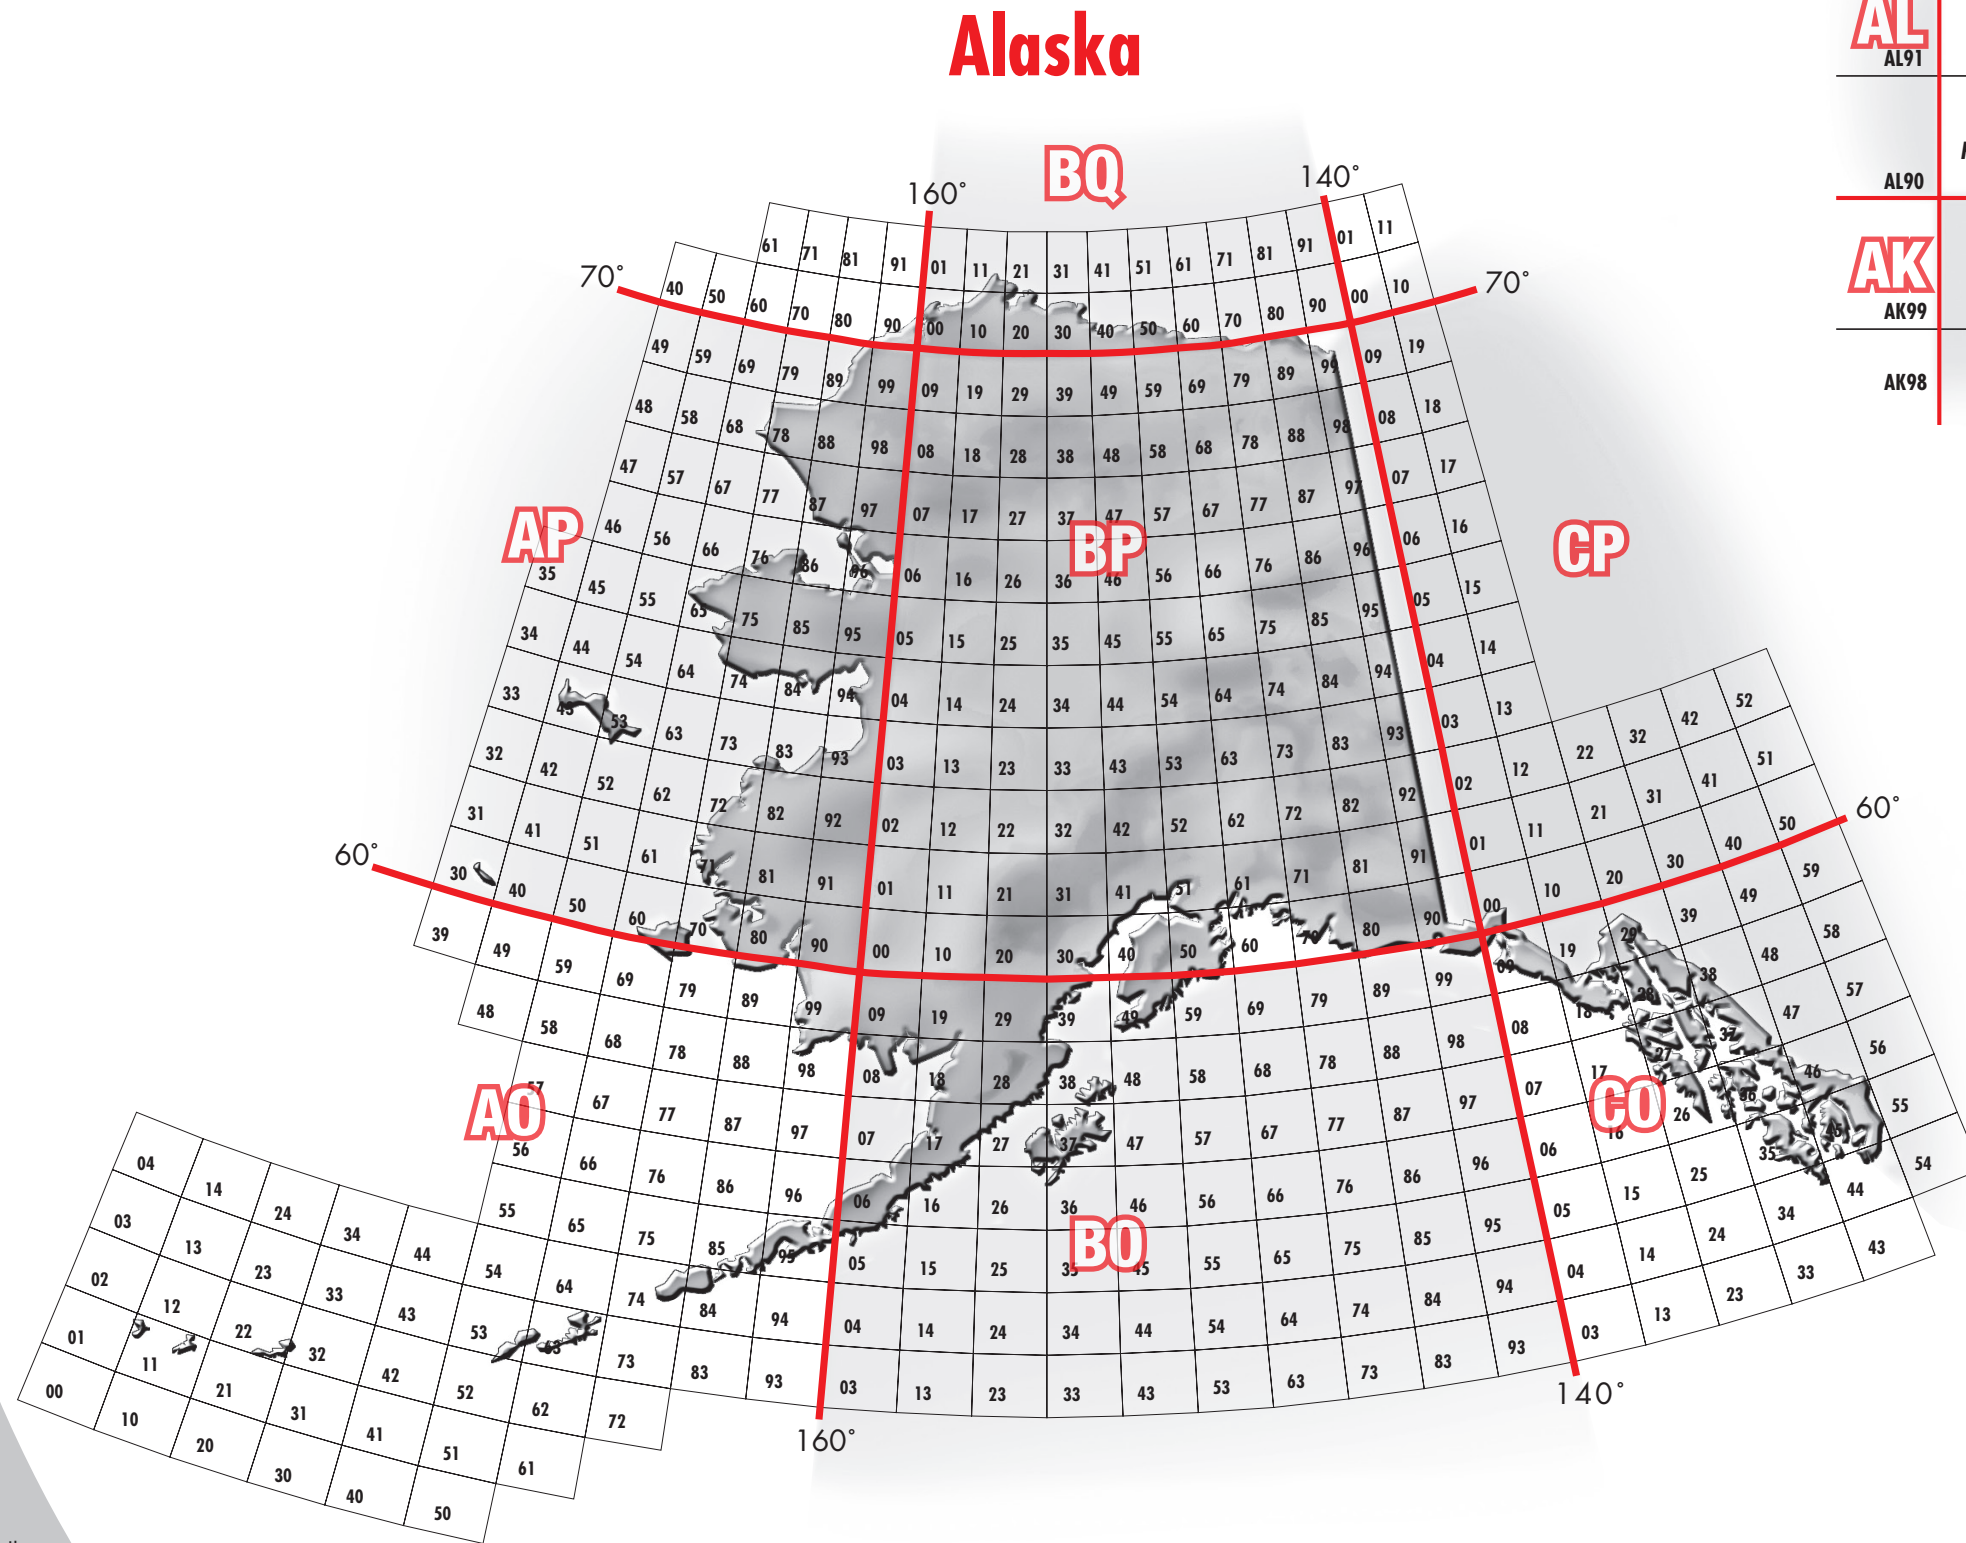

# U.S. Grid Square Map

Maidenhead

## Hawaii\*\*

Albers Equal Area Projection - Alaska

\*An instrument of the Maidenhead Locator System (named after the town outside London where it was first conceived by a meeting of European VHF managers in 1980), a grid square measures 1° latitude by 2° longitude and measures approximately 70 x 100 miles in the continental US. A grid square is indicated by two letters (the field) and two numbers (the square).. "