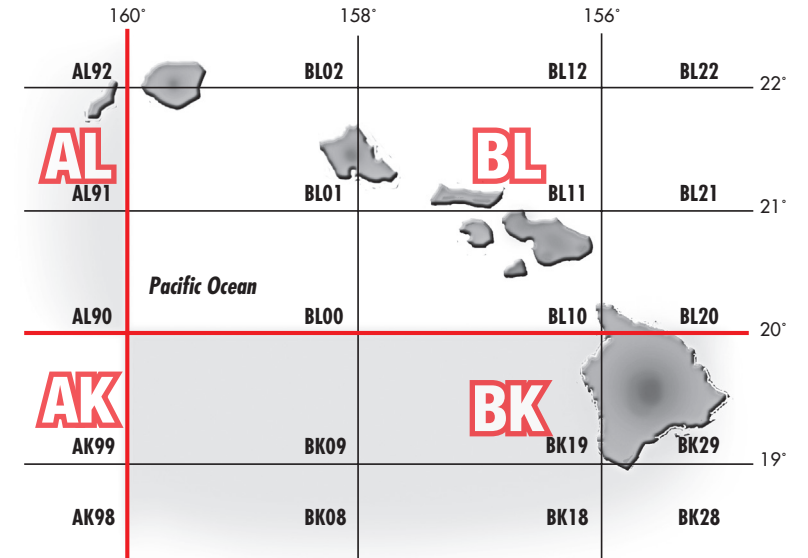

# U.S. Grid Square Map

Maidenhead

## Hawaii\*\*

Albers Equal Area Projection - Alaska

\*An instrument of the Maidenhead Locator System (named after the town outside London where it was first conceived by a meeting of European VHF managers in 1980), a grid square measures 1° latitude by 2° longitude and measures approximately 70 x 100 miles in the continental US. A grid square is indicated by two letters (the field) and two numbers (the square).. "