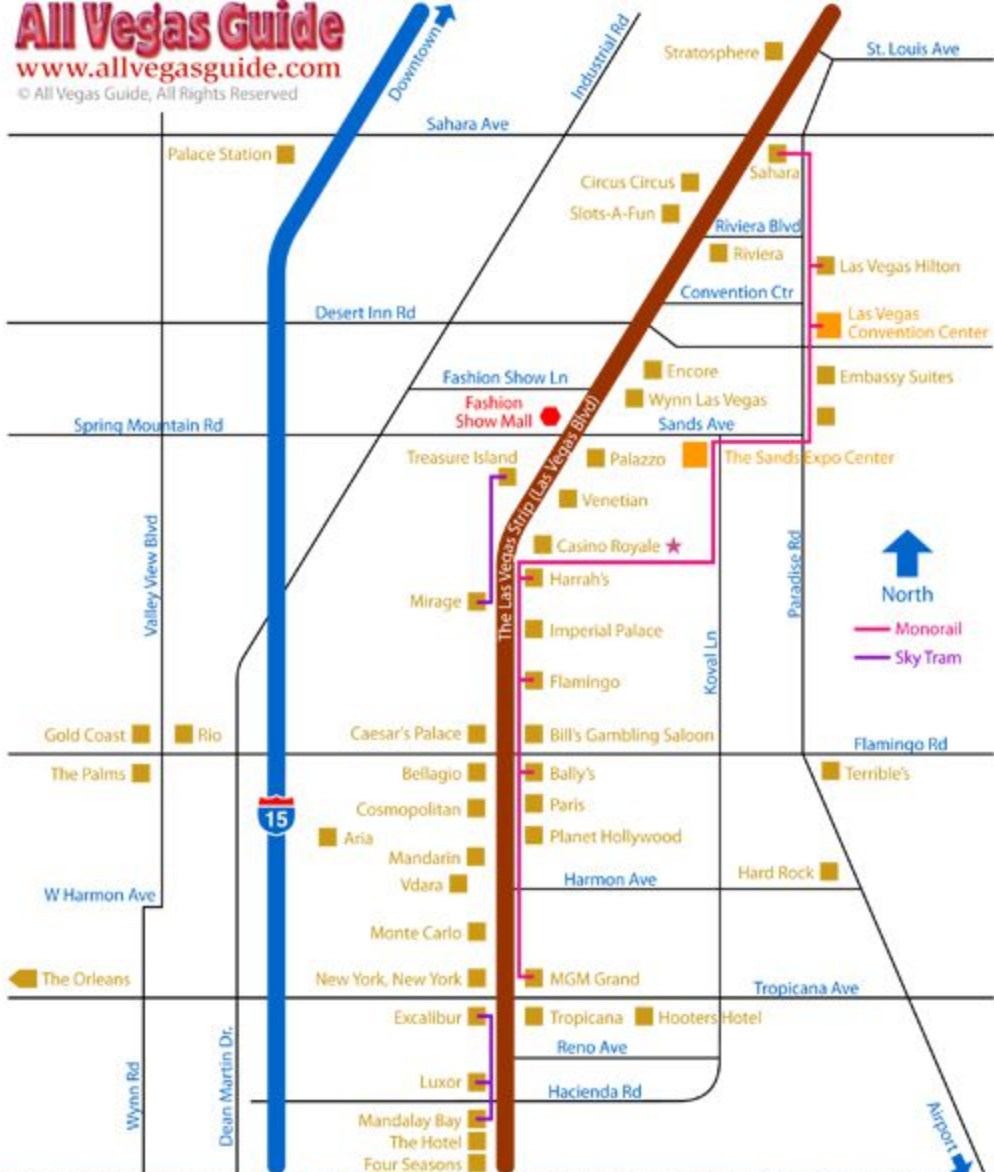

## Ad Space Available

Reach thousands of visitors that download this map before they visit Las Vegas. (714) 995-3122

## ★ Casino Royale

Lowest table minimums on the strip. Good odds when playing craps. (800) 854-7666