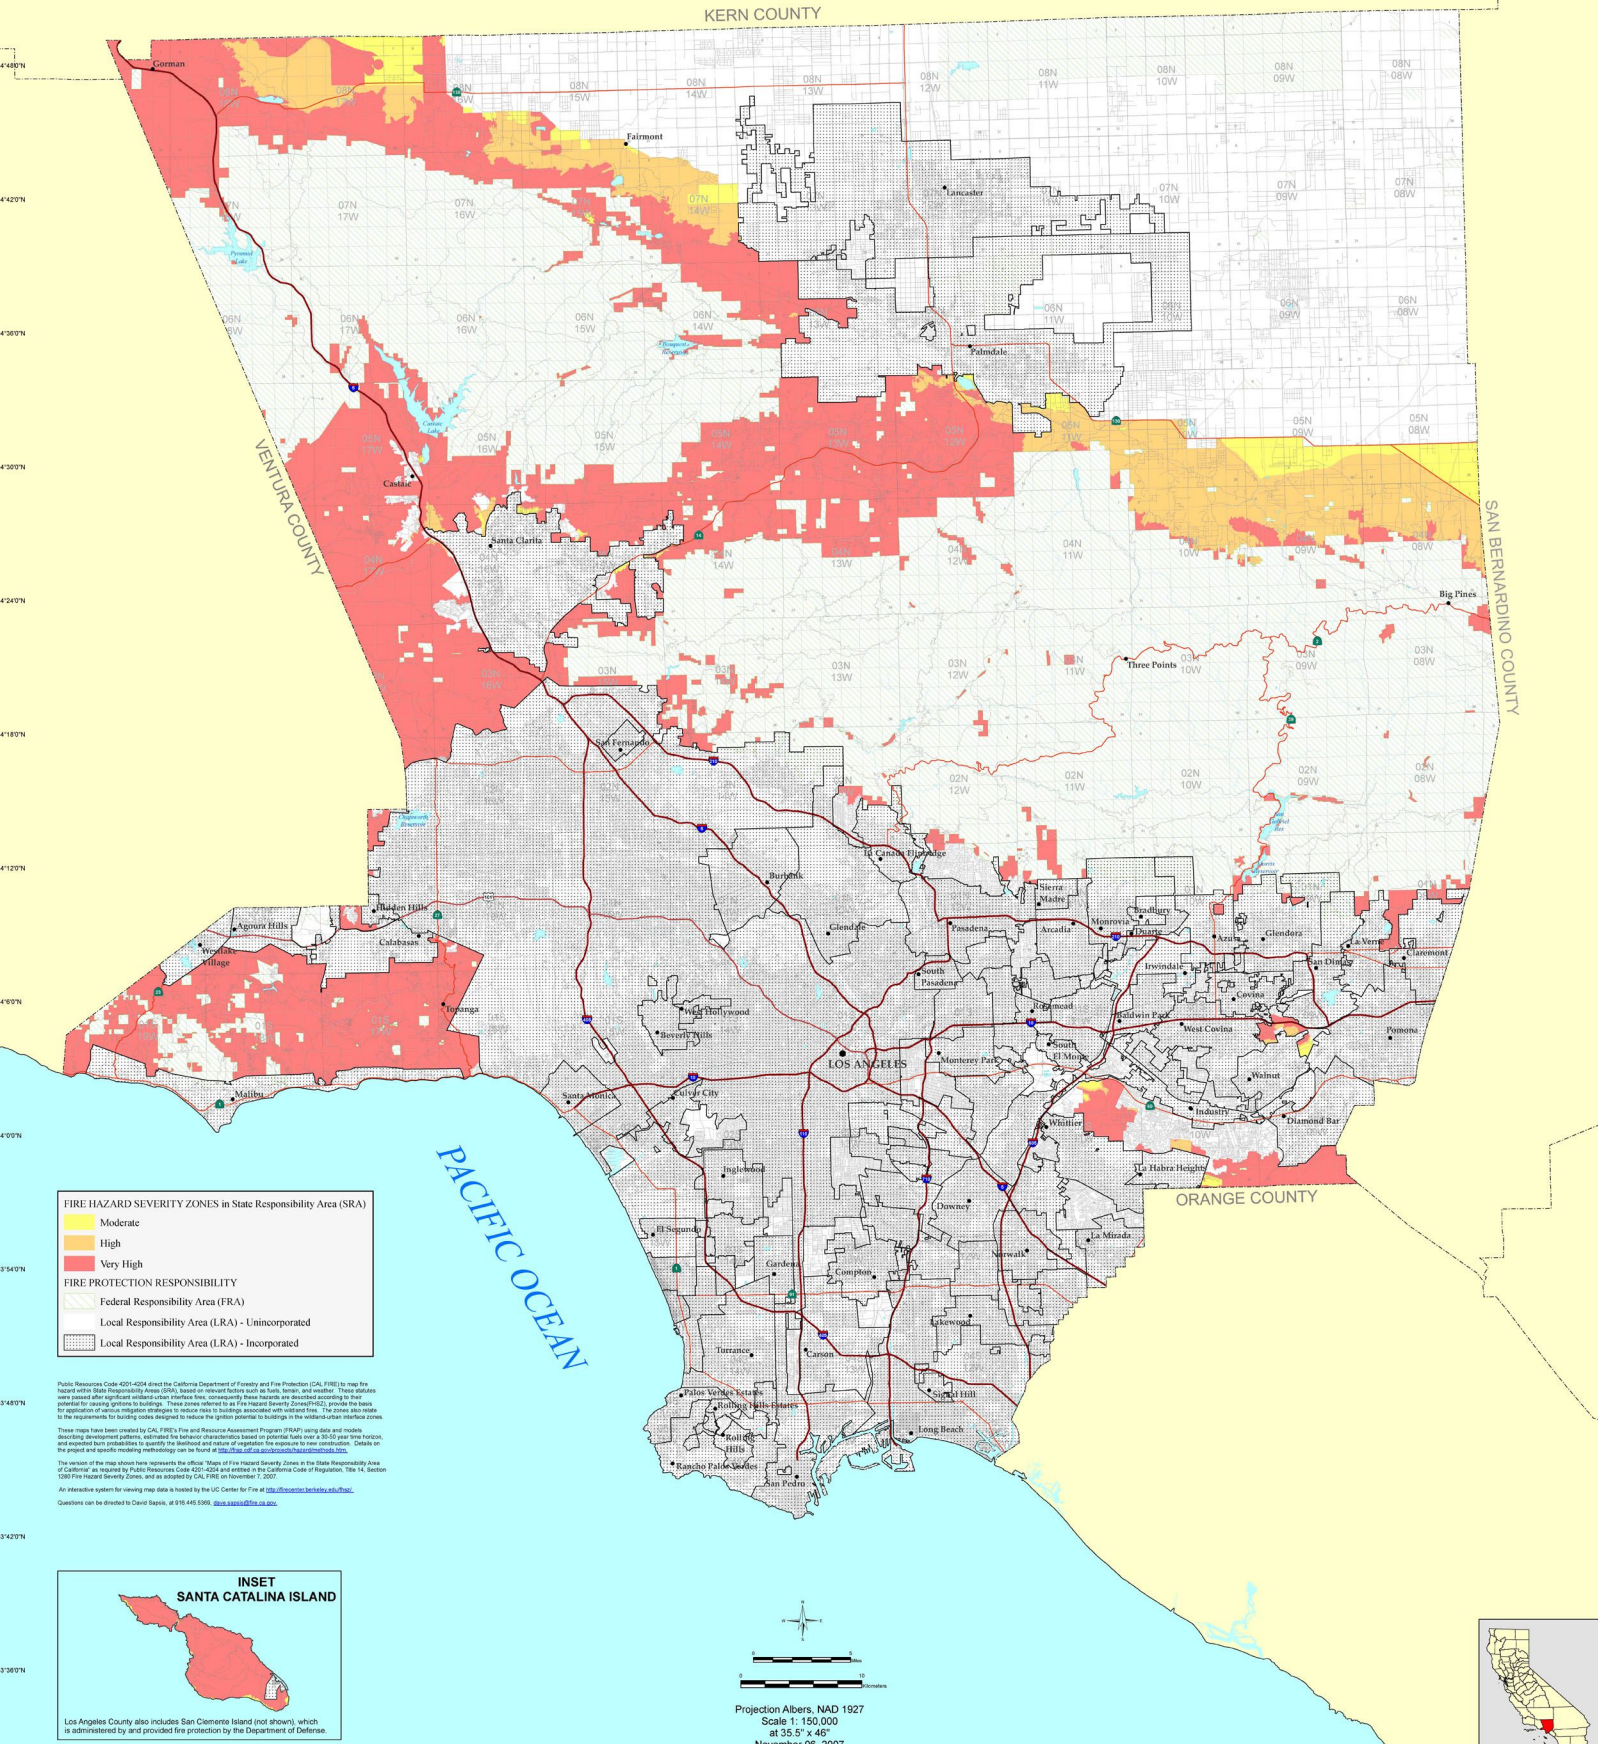

FIRE HAZARD SEVERITY ZONES IN SRA

Adopted by CAL FIRE on November 7, 2007

INSET
SANTA CATALINA ISLAND

Los Angeles County also includes San Clemente Island (not shown), which is administered by and provided fire protection by the Department of Defense.