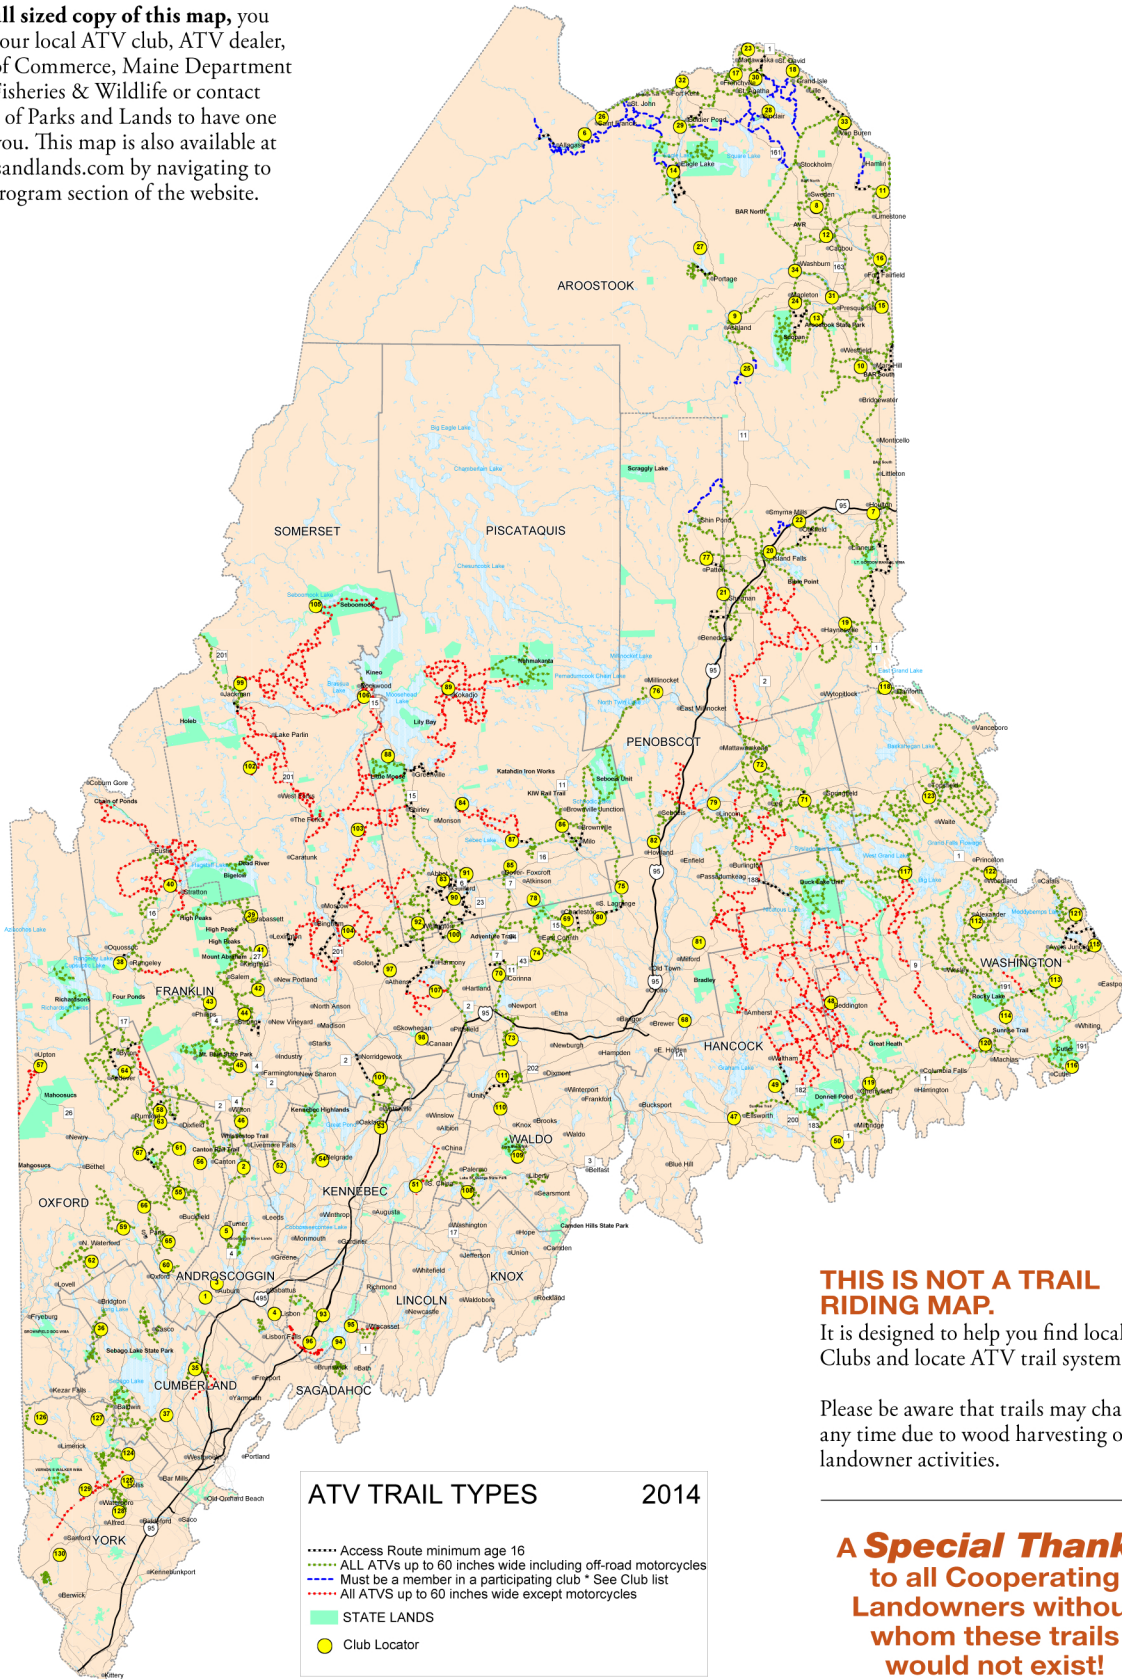

ATV TRAIL MAP

To get a full sized copy of this map, you can go to your local ATV club, ATV dealer, Chamber of Commerce, Maine Department of Inland Fisheries & Wildlife or contact the Bureau of Parks and Lands to have one mailed to you. This map is also available at www.parksandlands.com by navigating to the ATV Program section of the website.

ATV TRAIL TYPES	2014
..... Access Route minimum age 16	
..... ALL ATVs up to 60 inches wide including off-road motorcycles	
..... Must be a member in a participating club * See Club list	
..... All ATVS up to 60 inches wide except motorcycles	
STATE LANDS	
● Club Locator	

THIS IS NOT A TRAIL RIDING MAP.

It is designed to help you find local ATV Clubs and locate ATV trail systems.

Please be aware that trails may change at any time due to wood harvesting or other landowner activities.

A Special Thanks to all Cooperating Landowners without whom these trails would not exist!