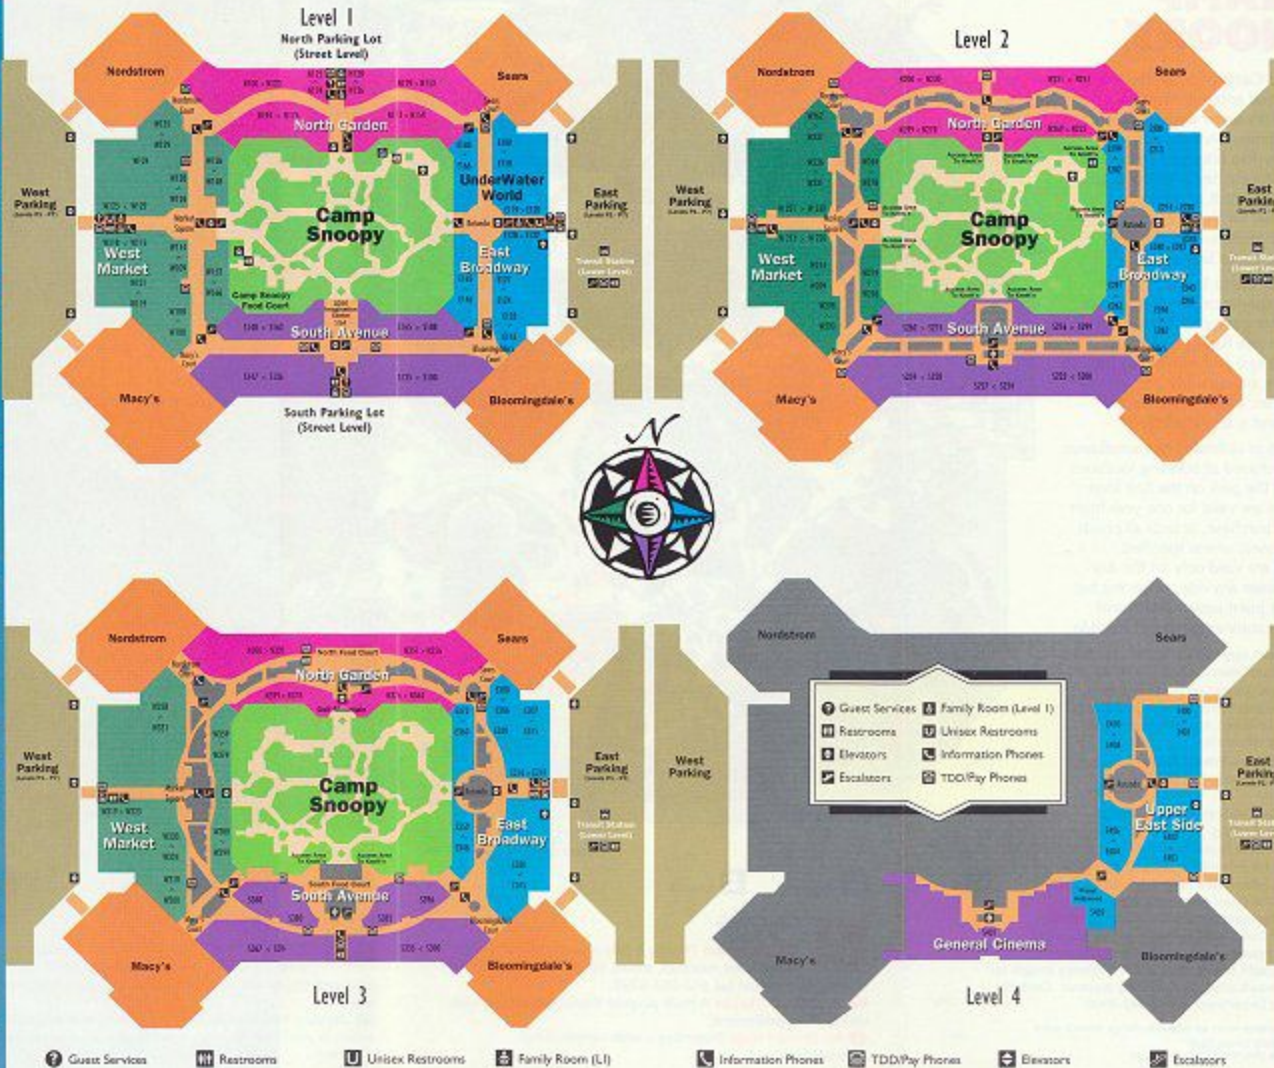

Need help? If you need help locating a store or other mall information, please use the information phones located at each of our more than 30 directories or visit with one of our Guest Services Representatives.

ATHLETIC FOOTWEAR

TOYS

TRAVEL

OFFICIAL SPONSORS

Betty Crocker
BioCross BlueShield of Minnesota
Browning-Ferris Indesibles (BF)
Cruise Holidays
Grand Casino
Great Cars, Great Trucks/Chrysler
HealthPartners
Hormel Foods Corporation
Marigold Foods/Remps
Northern States Power Company
Northwest Airlines
Pepsi-Cola
Postmark America/US Postal Service
Pullman Foods Family Fun Days
US WEST
Visa USA

MALLOFAMERICA

P7 WEST

P6 WEST

P5 WEST

P4 WEST

P3 WEST

P2 WEST

P1 WEST

P7 EAST

P6 EAST

P5 EAST

P4 EAST

P3 EAST

P2 EAST

P1 EAST

Guest Services
Restrooms
Unisex Restrooms
Family Room (LI)
Information Phones
TDD/Play Phones
Elevators
Escalators