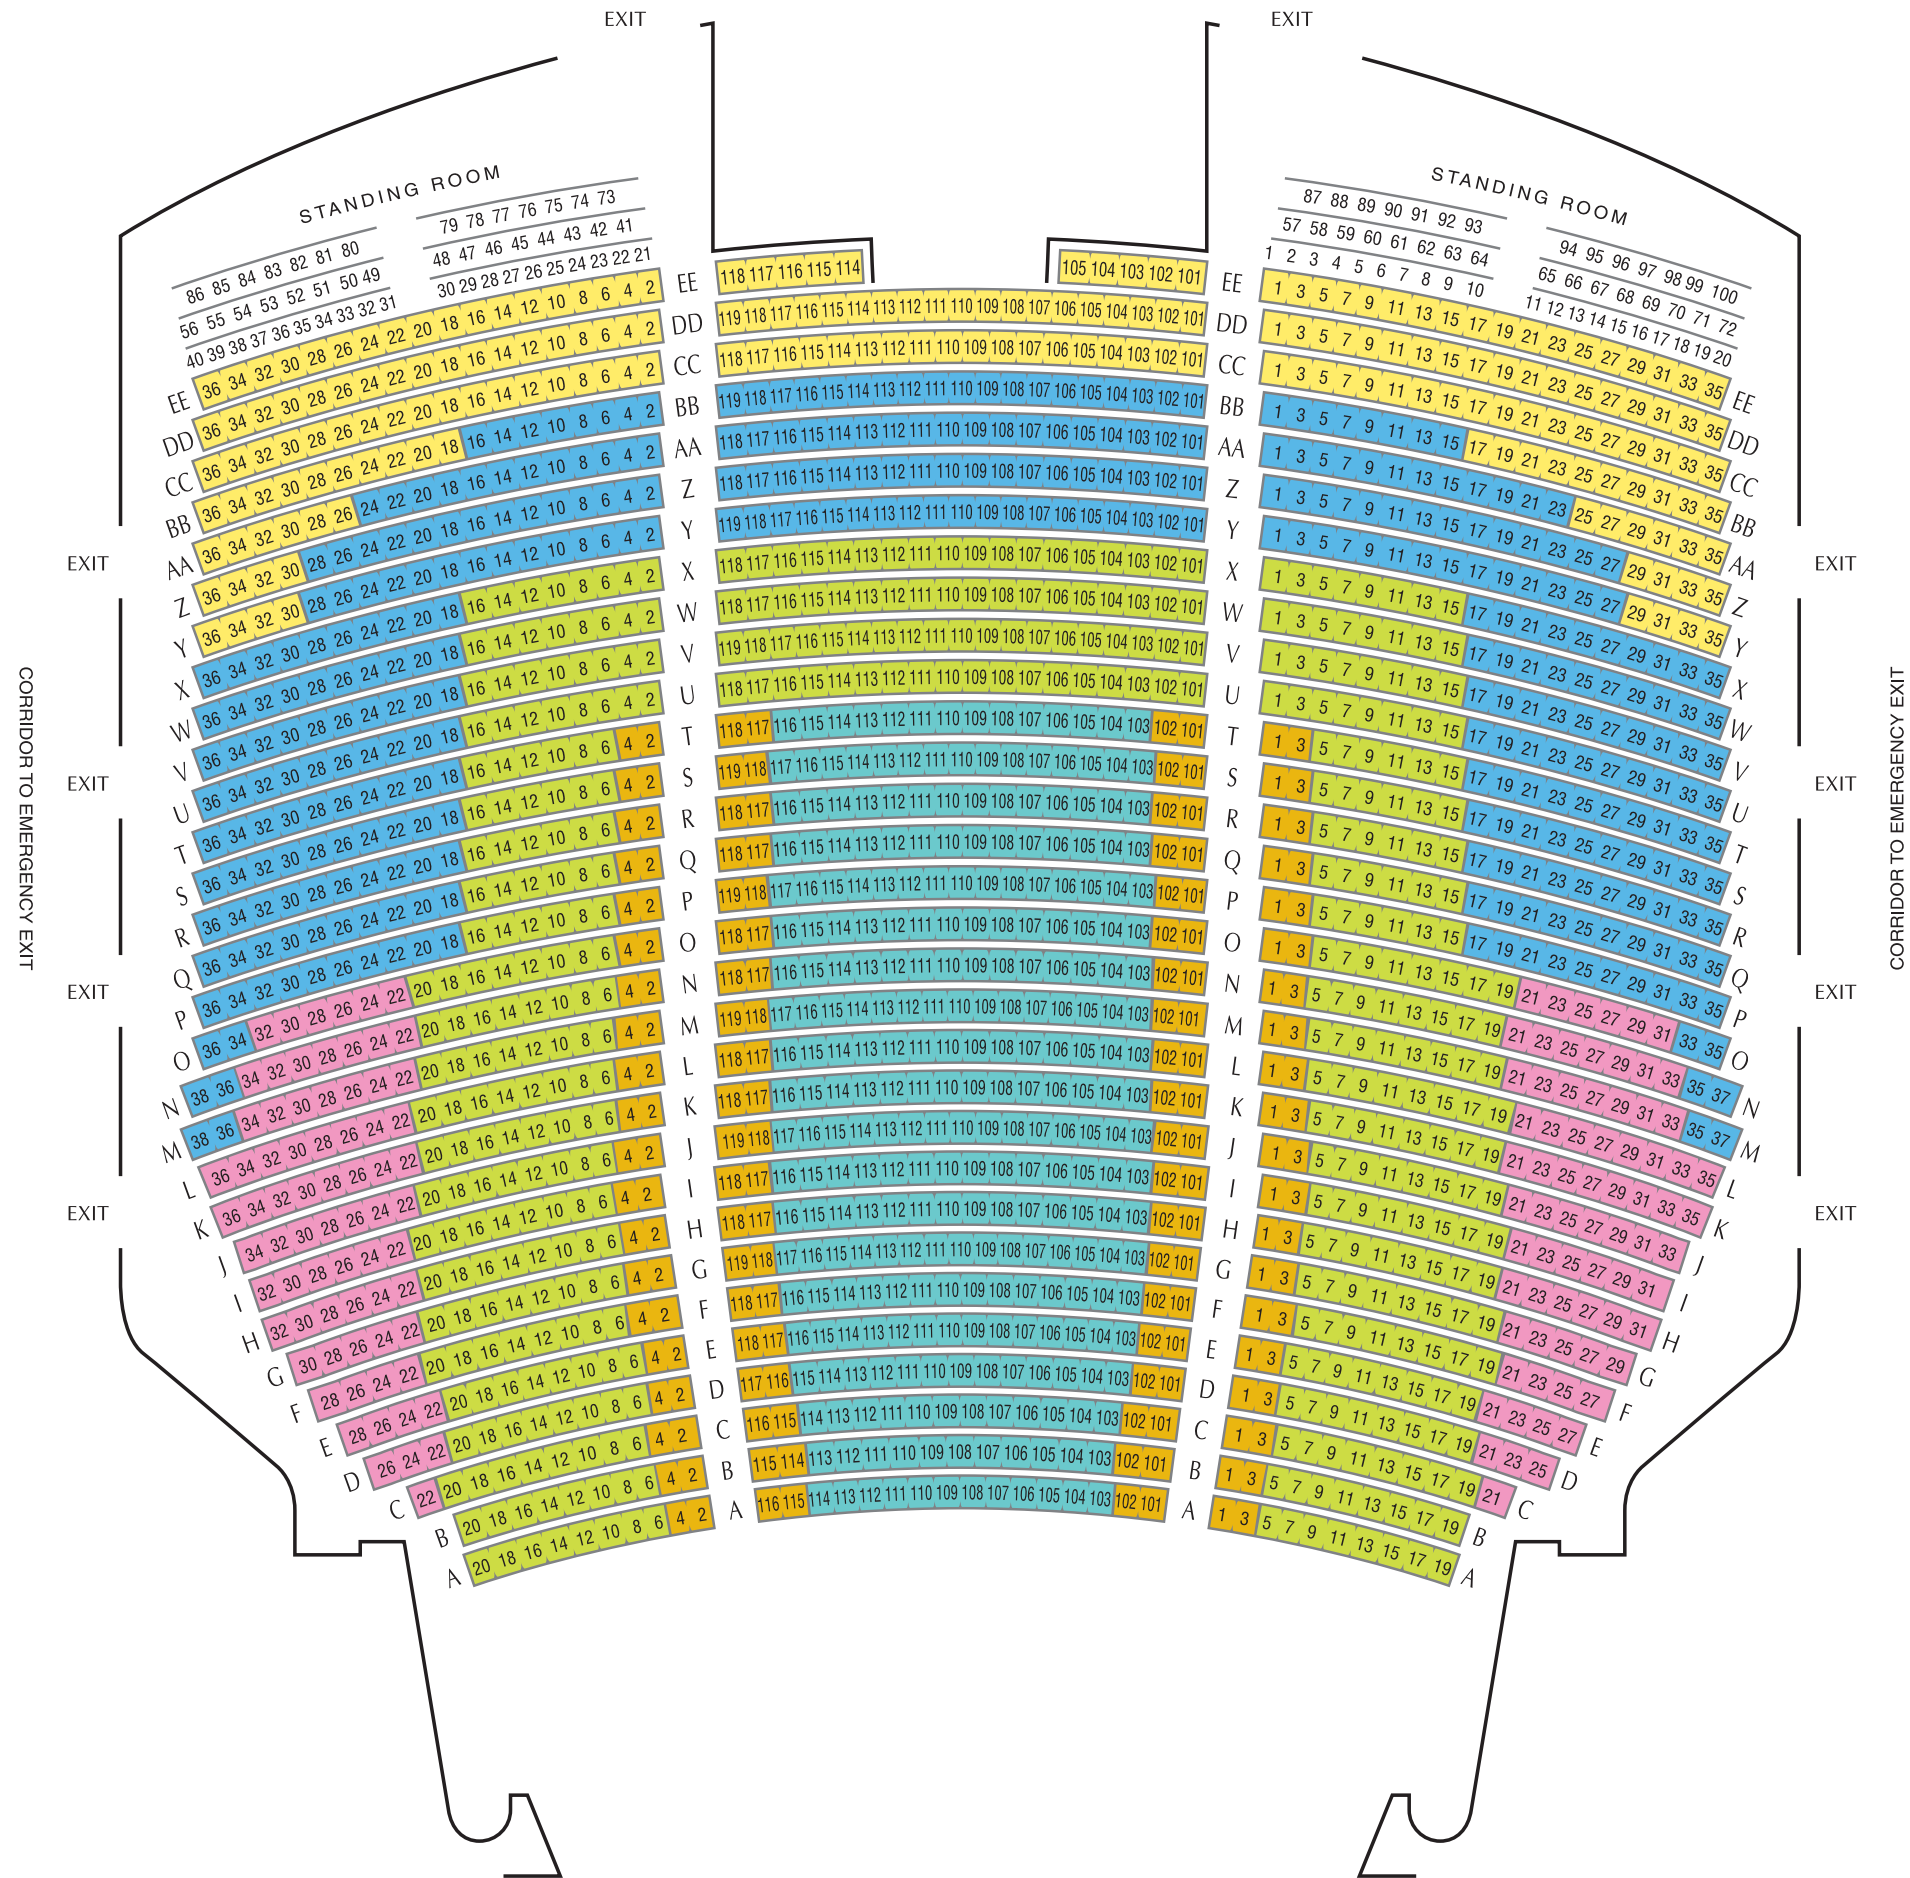

FAMILY CIRCLE
BALCONY
DRESS CIRCLE
GRAND TIER
PARTERRE
ORCHESTRA

Primary Seating Sections

- Orchestra Premium Aisle
- Orchestra Premium
- Orchestra Prime
- Orchestra Front Side
- Orchestra Balance
- Orchestra Rear
- Standing Room

Prices subject to change after August 11, 2013

FAMILY CIRCLE
 BALCONY
 DRESS CIRCLE
 GRAND TIER
PARTERRE
 ORCHESTRA

Primary Seating Sections

- Parterre Center Premium
- Parterre Center
- Parterre Side Box Rear
- Parterre Side Box Front

Prices subject to change after August 11, 2013

FAMILY CIRCLE
 BALCONY
 DRESS CIRCLE
GRAND TIER
 PARTERRE
 ORCHESTRA

Primary Seating Sections

- Grand Tier Premium
- Grand Tier Prime
- Grand Tier Balance
- Grand Tier Box Front
- Grand Tier Box Rear

ORCHESTRA

Primary Seating Sections

- Family Circle Premium
- Family Circle Prime
- Family Circle Balance
- Family Circle Boxes

Score Desks 1–24 available only through the Metropolitan Opera Guild Education Department. Totally obstructed view.