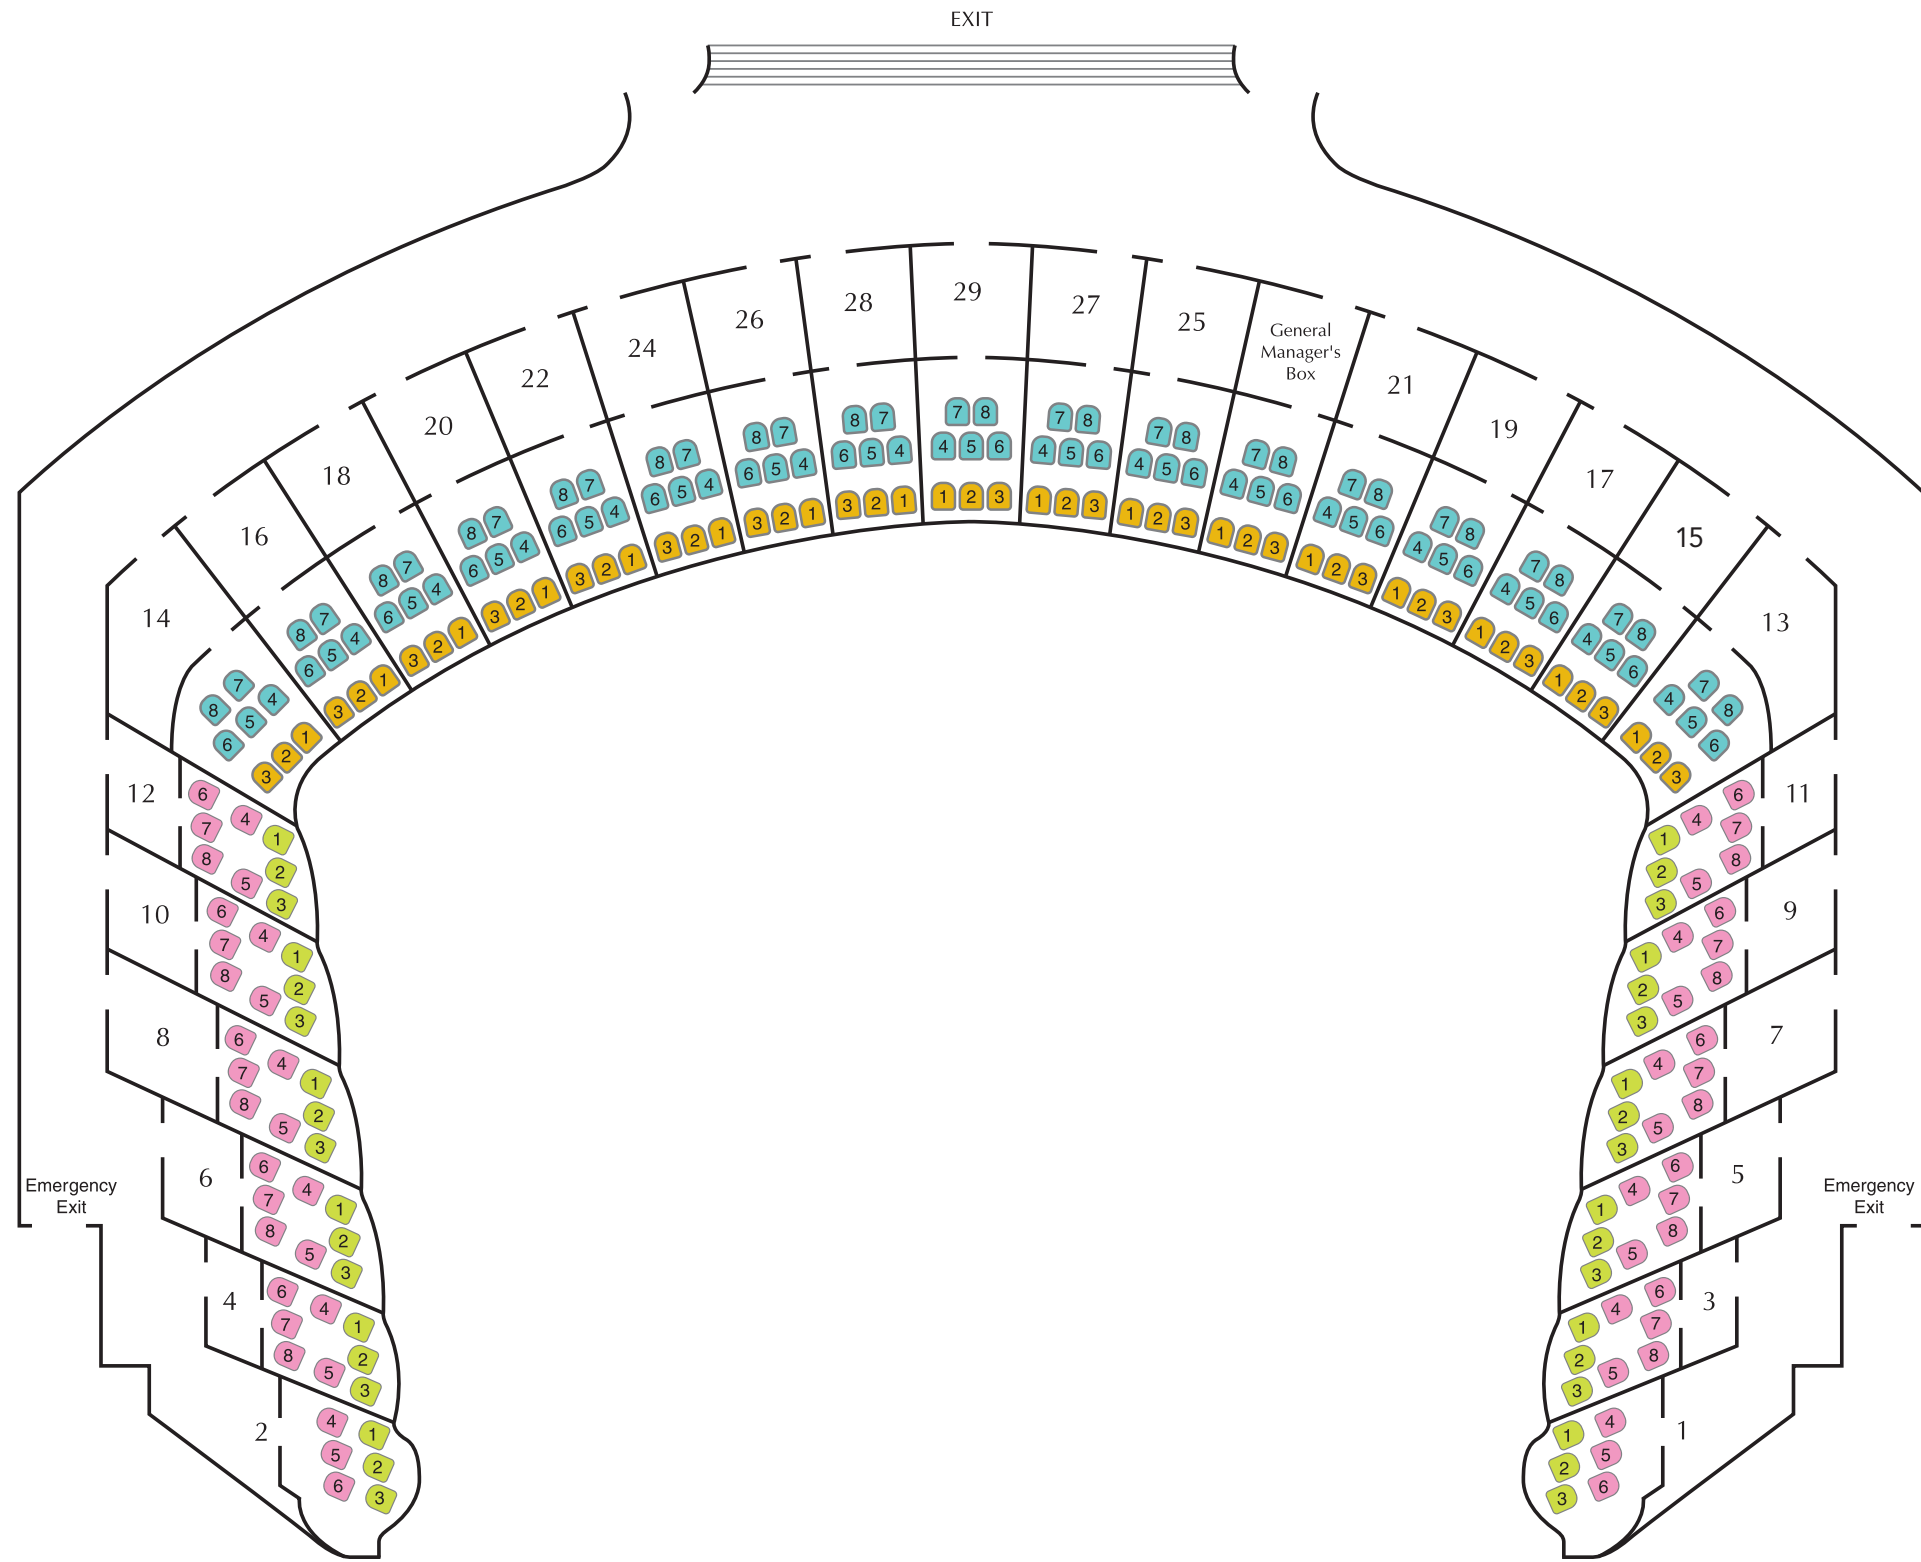

FAMILY CIRCLE
BALCONY
DRESS CIRCLE
GRAND TIER
PARTERRE
ORCHESTRA

Primary Seating Sections

- Orchestra Premium Aisle
- Orchestra Premium
- Orchestra Prime
- Orchestra Front Side
- Orchestra Balance
- Orchestra Rear
- Standing Room

Prices subject to change after August 11, 2013

FAMILY CIRCLE
 BALCONY
 DRESS CIRCLE
 GRAND TIER
PARTERRE
 ORCHESTRA

Primary Seating Sections

- Parterre Center Premium
- Parterre Center
- Parterre Side Box Rear
- Parterre Side Box Front

Prices subject to change after August 11, 2013

FAMILY CIRCLE
 BALCONY
 DRESS CIRCLE
GRAND TIER
 PARTERRE
 ORCHESTRA

Primary Seating Sections

- Grand Tier Premium
- Grand Tier Prime
- Grand Tier Balance
- Grand Tier Box Front
- Grand Tier Box Rear

ORCHESTRA

Primary Seating Sections

- Family Circle Premium
- Family Circle Prime
- Family Circle Balance
- Family Circle Boxes

Score Desks 1–24 available only through the Metropolitan Opera Guild Education Department. Totally obstructed view.