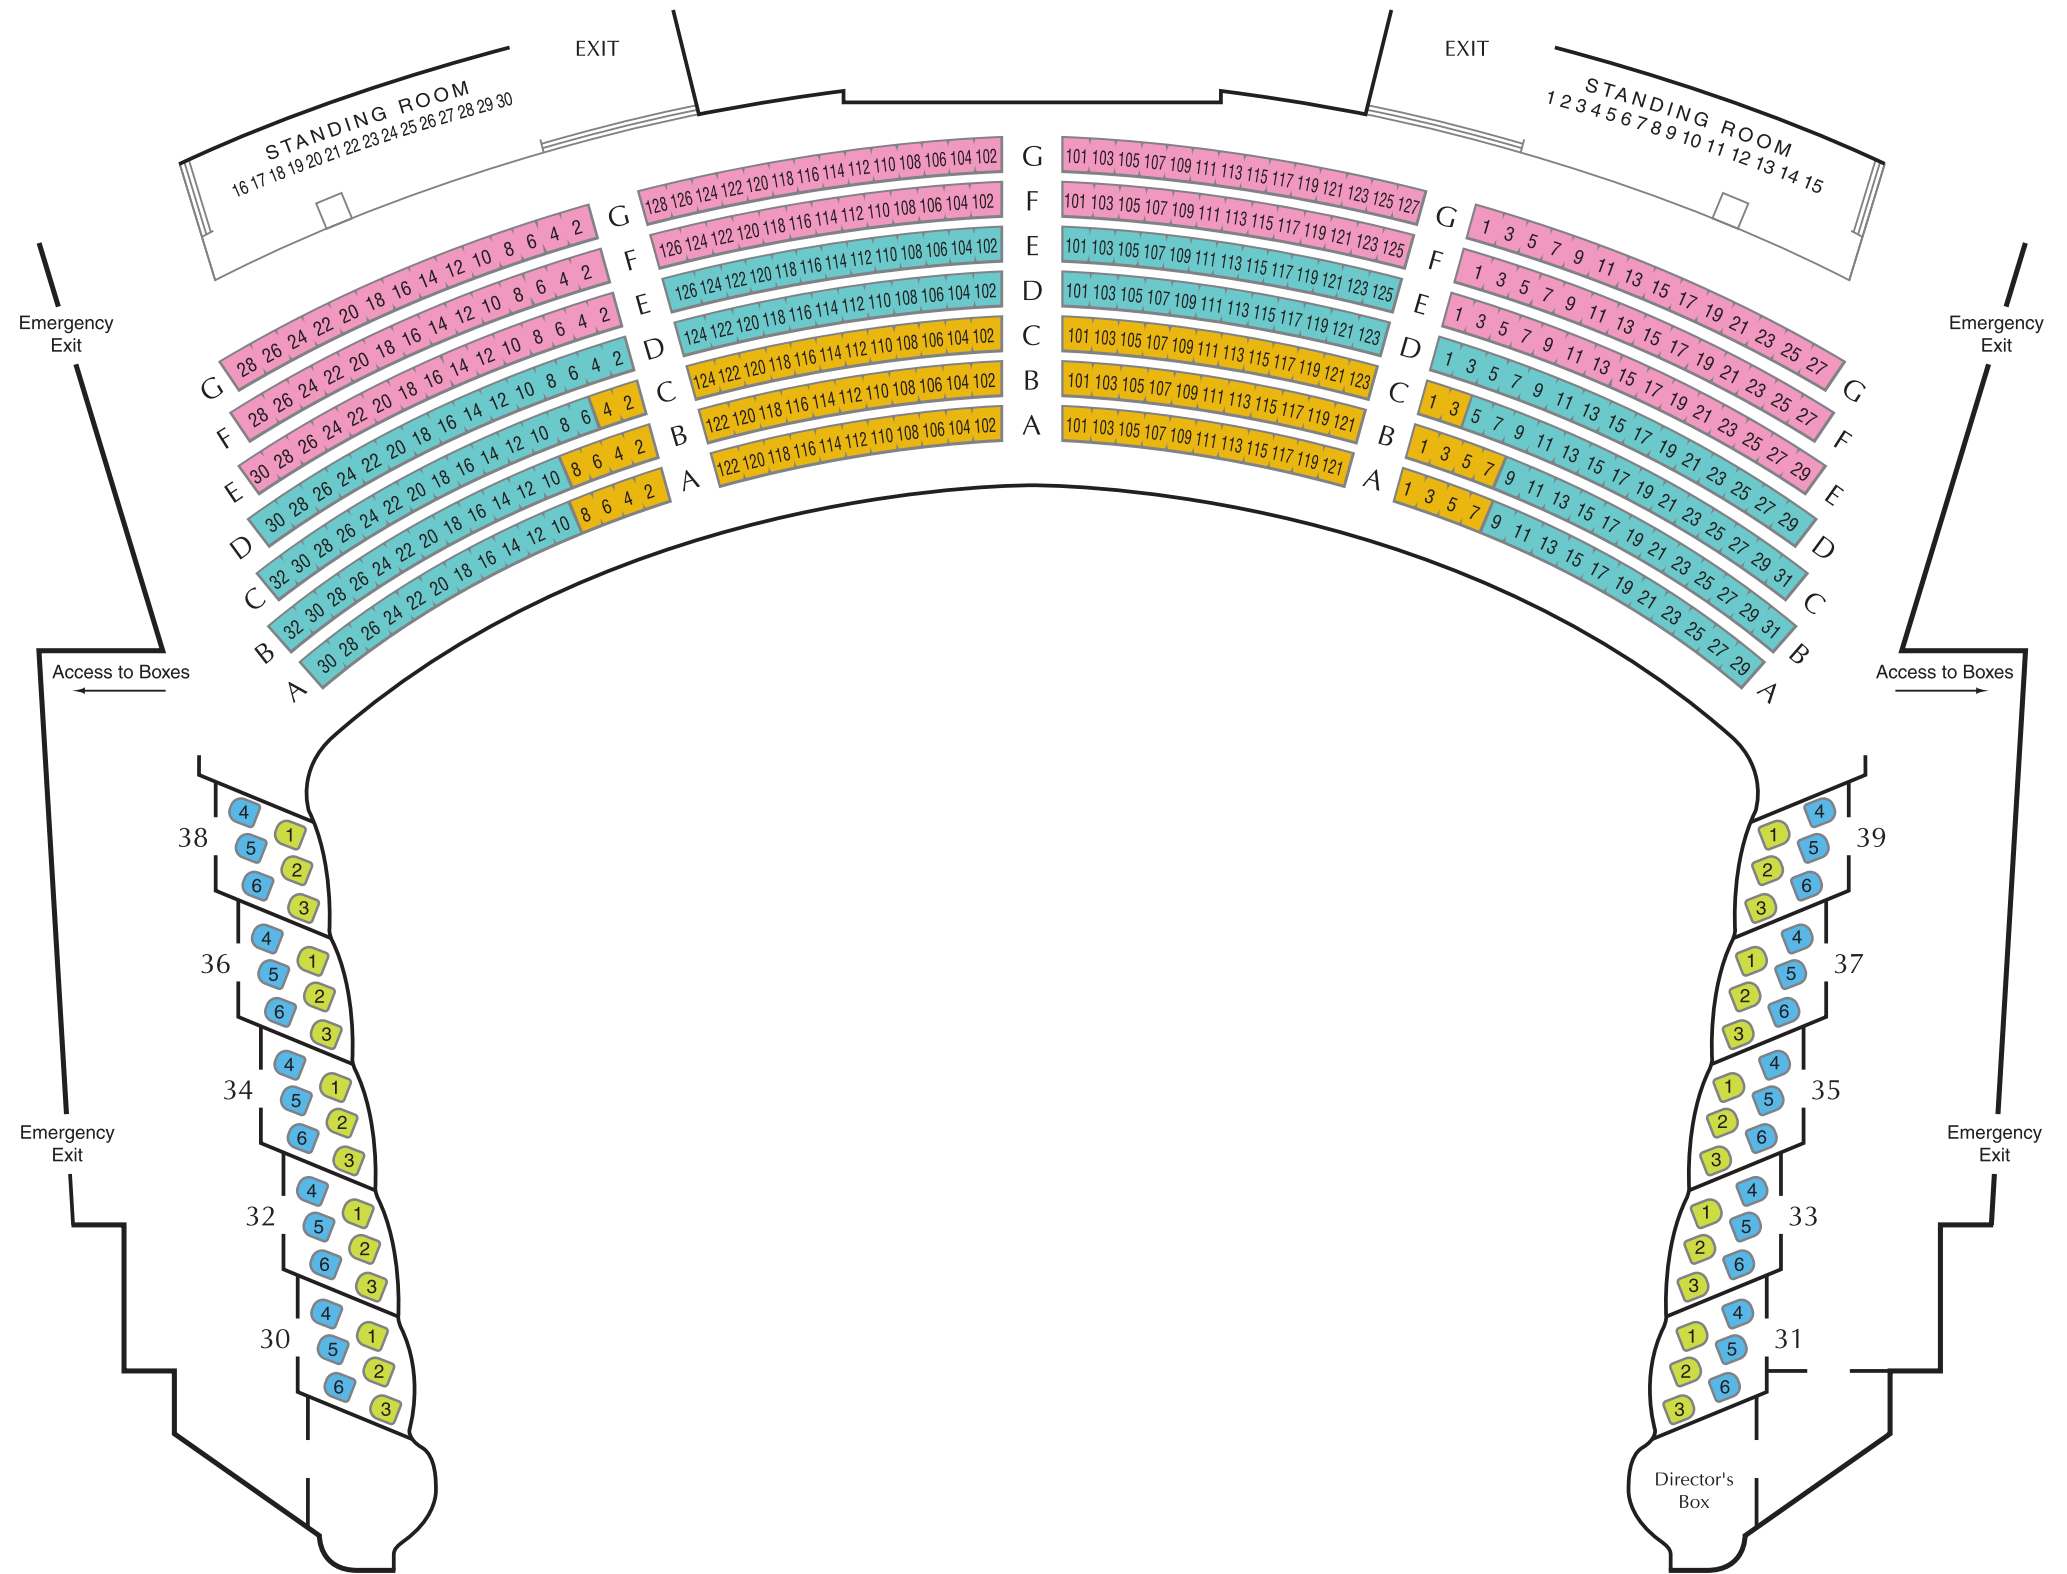

FAMILY CIRCLE
BALCONY
DRESS CIRCLE
GRAND TIER
PARTERRE
ORCHESTRA

Primary Seating Sections

- Orchestra Premium Aisle
- Orchestra Premium
- Orchestra Prime
- Orchestra Front Side
- Orchestra Balance
- Orchestra Rear
- Standing Room

Prices subject to change after August 11, 2013

FAMILY CIRCLE
 BALCONY
 DRESS CIRCLE
 GRAND TIER
PARTERRE
 ORCHESTRA

Primary Seating Sections

- Parterre Center Premium
- Parterre Center
- Parterre Side Box Rear
- Parterre Side Box Front

Prices subject to change after August 11, 2013

FAMILY CIRCLE
 BALCONY
 DRESS CIRCLE
GRAND TIER
 PARTERRE
 ORCHESTRA

Primary Seating Sections

- Grand Tier Premium
- Grand Tier Prime
- Grand Tier Balance
- Grand Tier Box Front
- Grand Tier Box Rear

ORCHESTRA

Primary Seating Sections

- Family Circle Premium
- Family Circle Prime
- Family Circle Balance
- Family Circle Boxes

Score Desks 1–24 available only through the Metropolitan Opera Guild Education Department. Totally obstructed view.