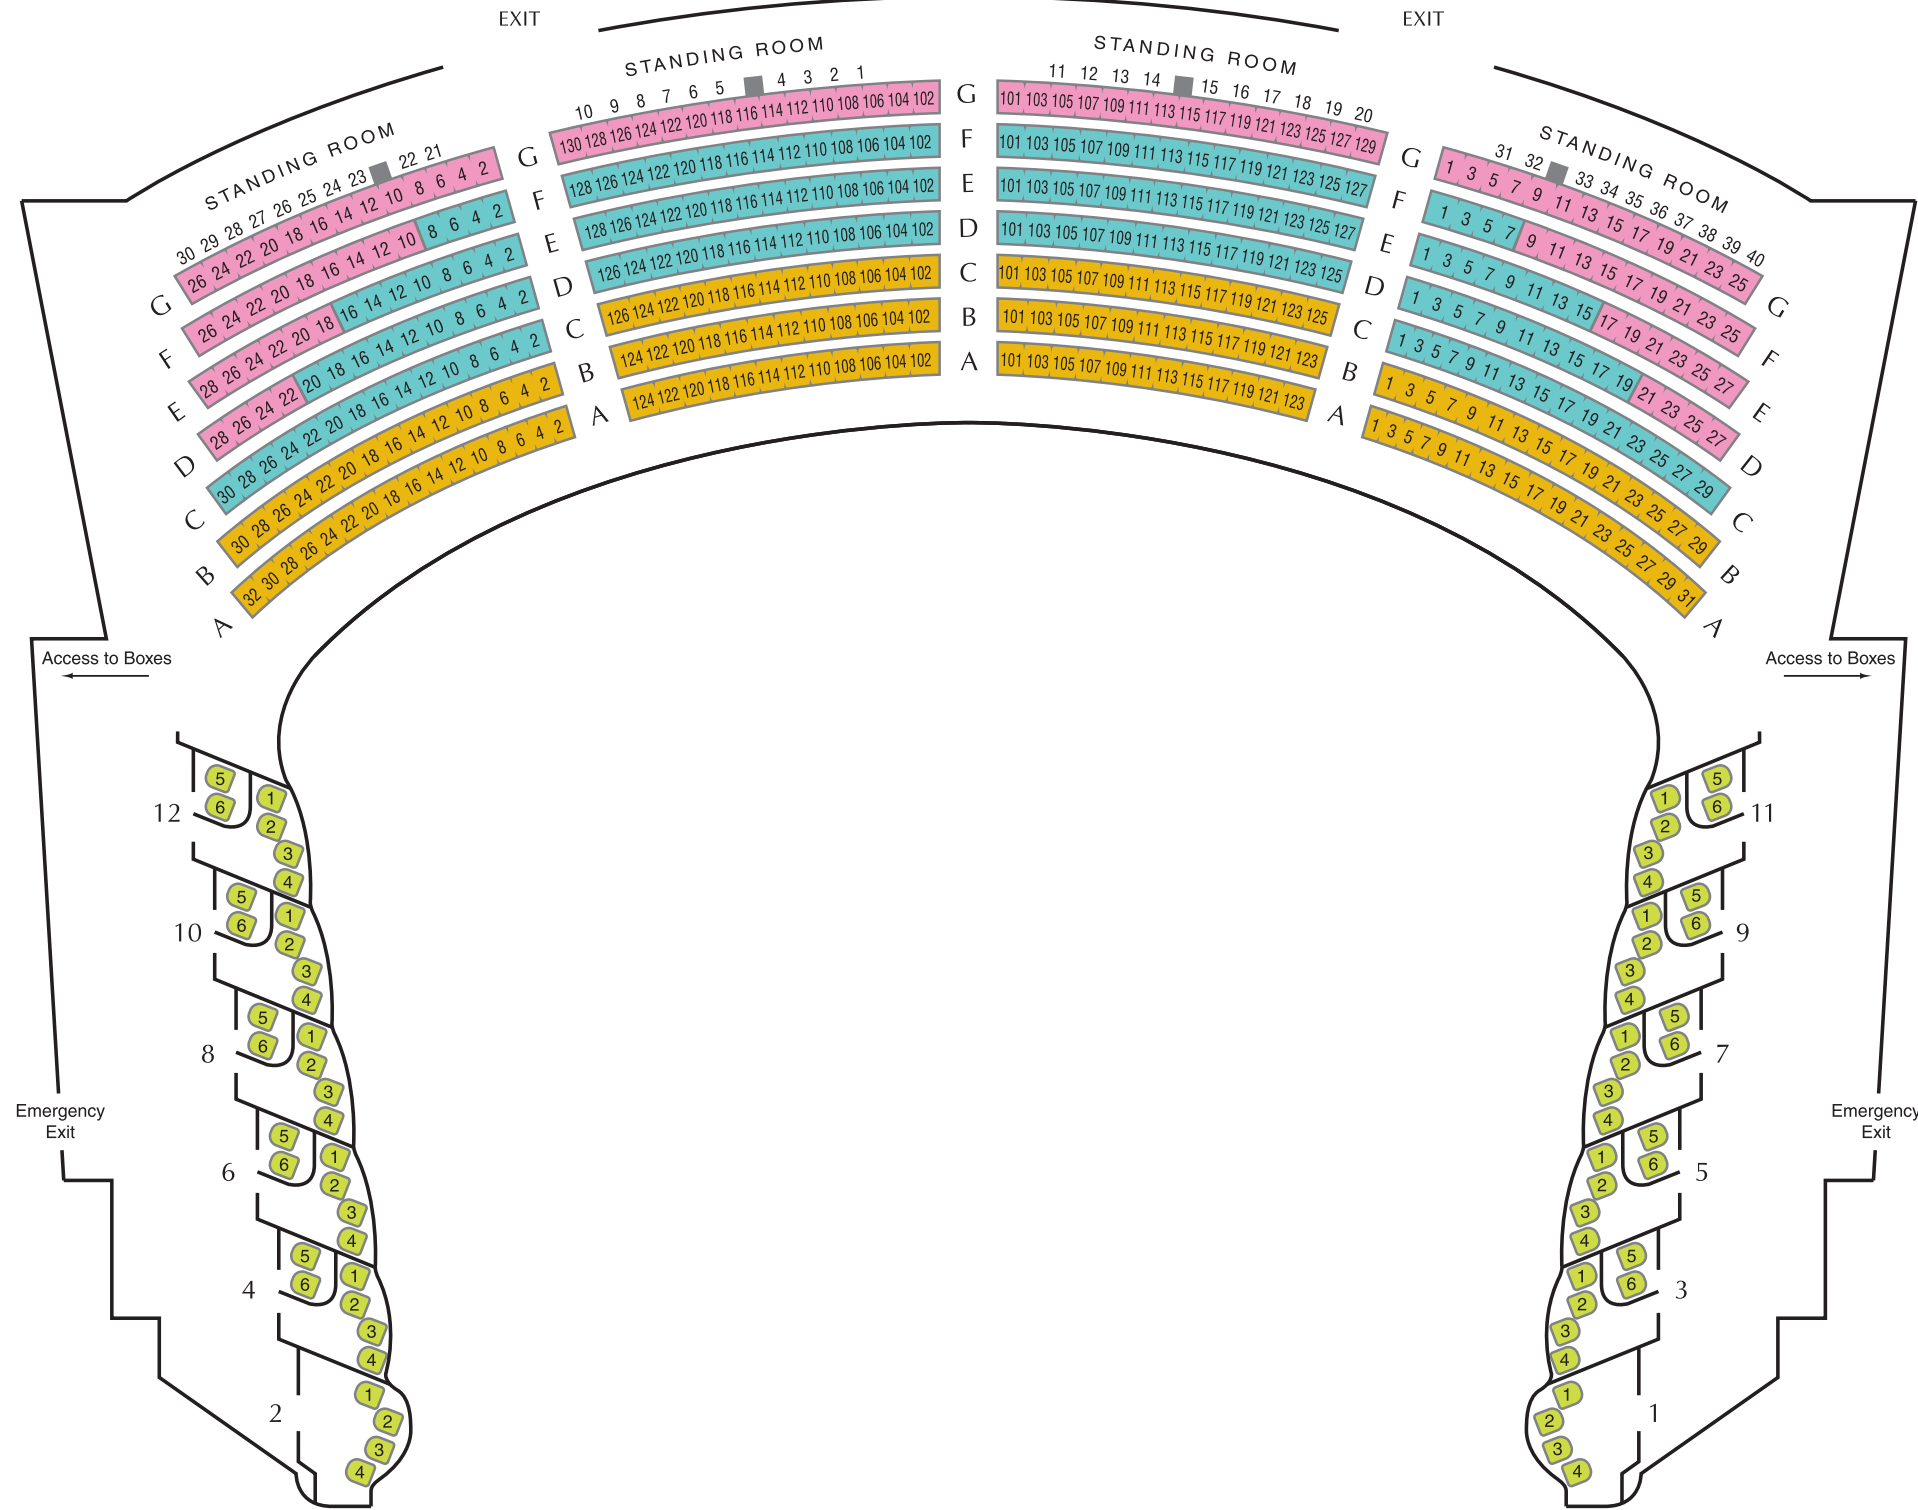

Prices subject to change after August 11, 2013