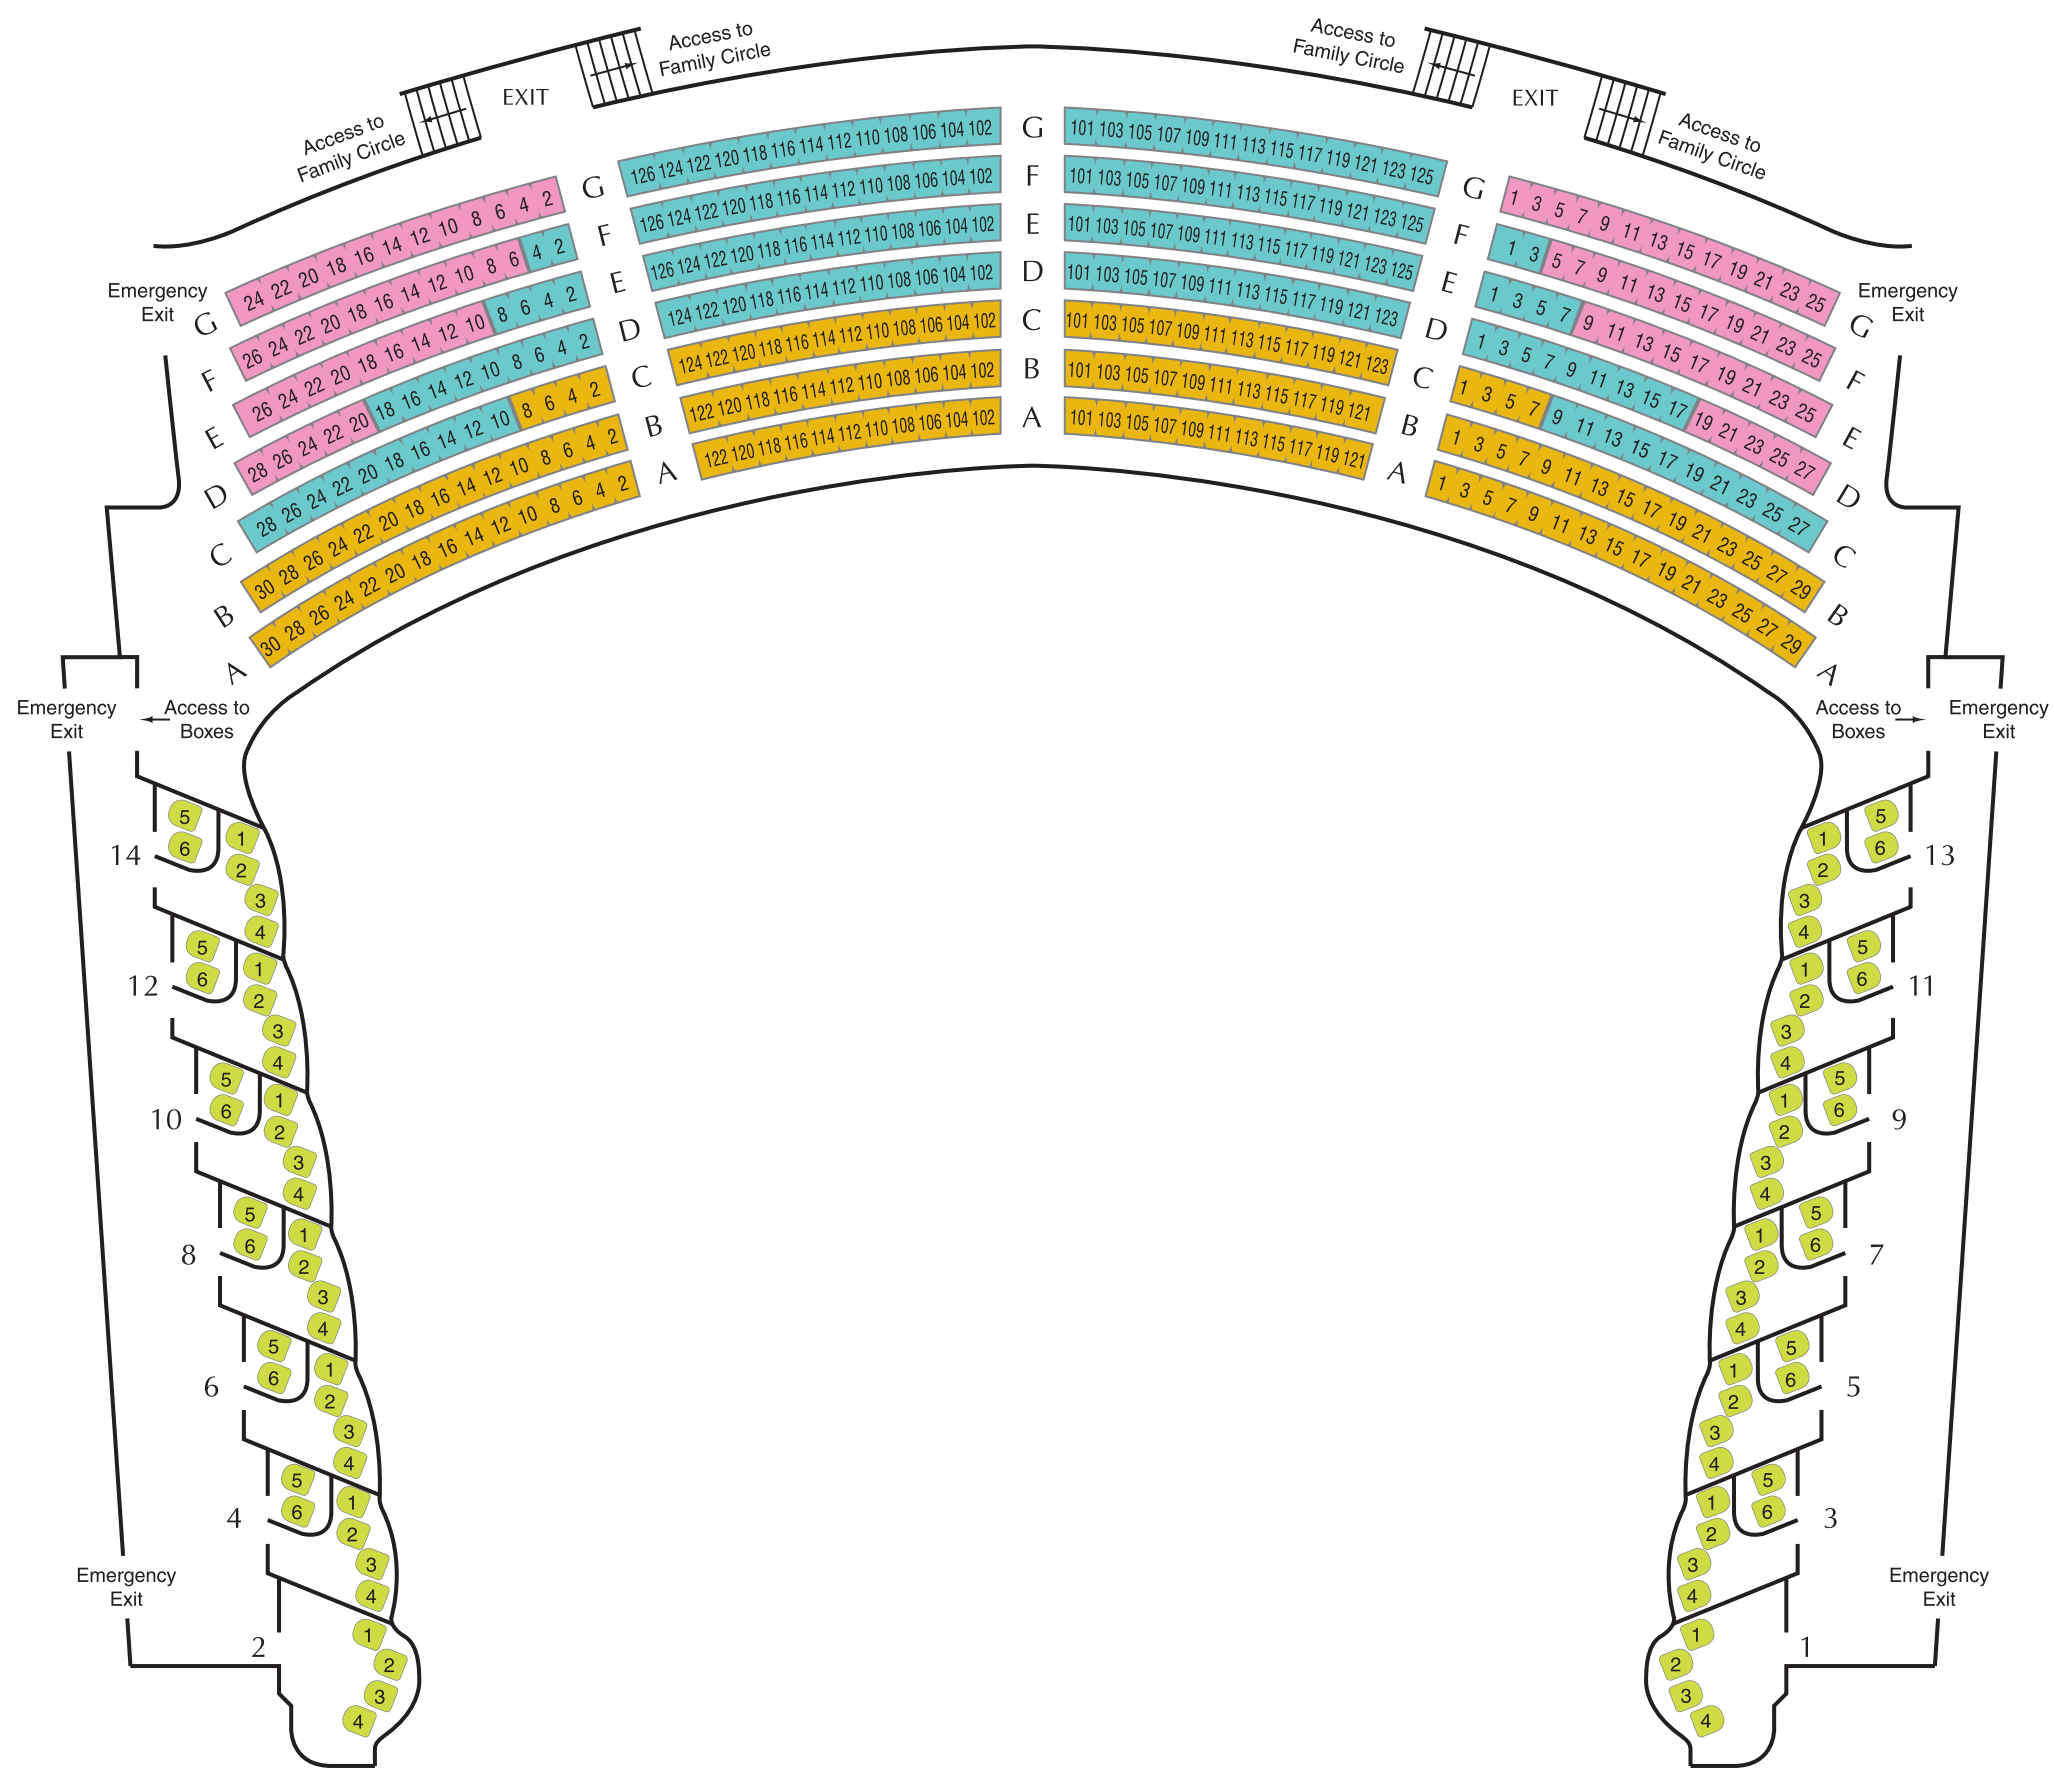

Primary Seating Sections

- Balcony Premium
- Balcony Prime
- Balcony Balance
- Balcony Boxes

Prices subject to change after August 11, 2013