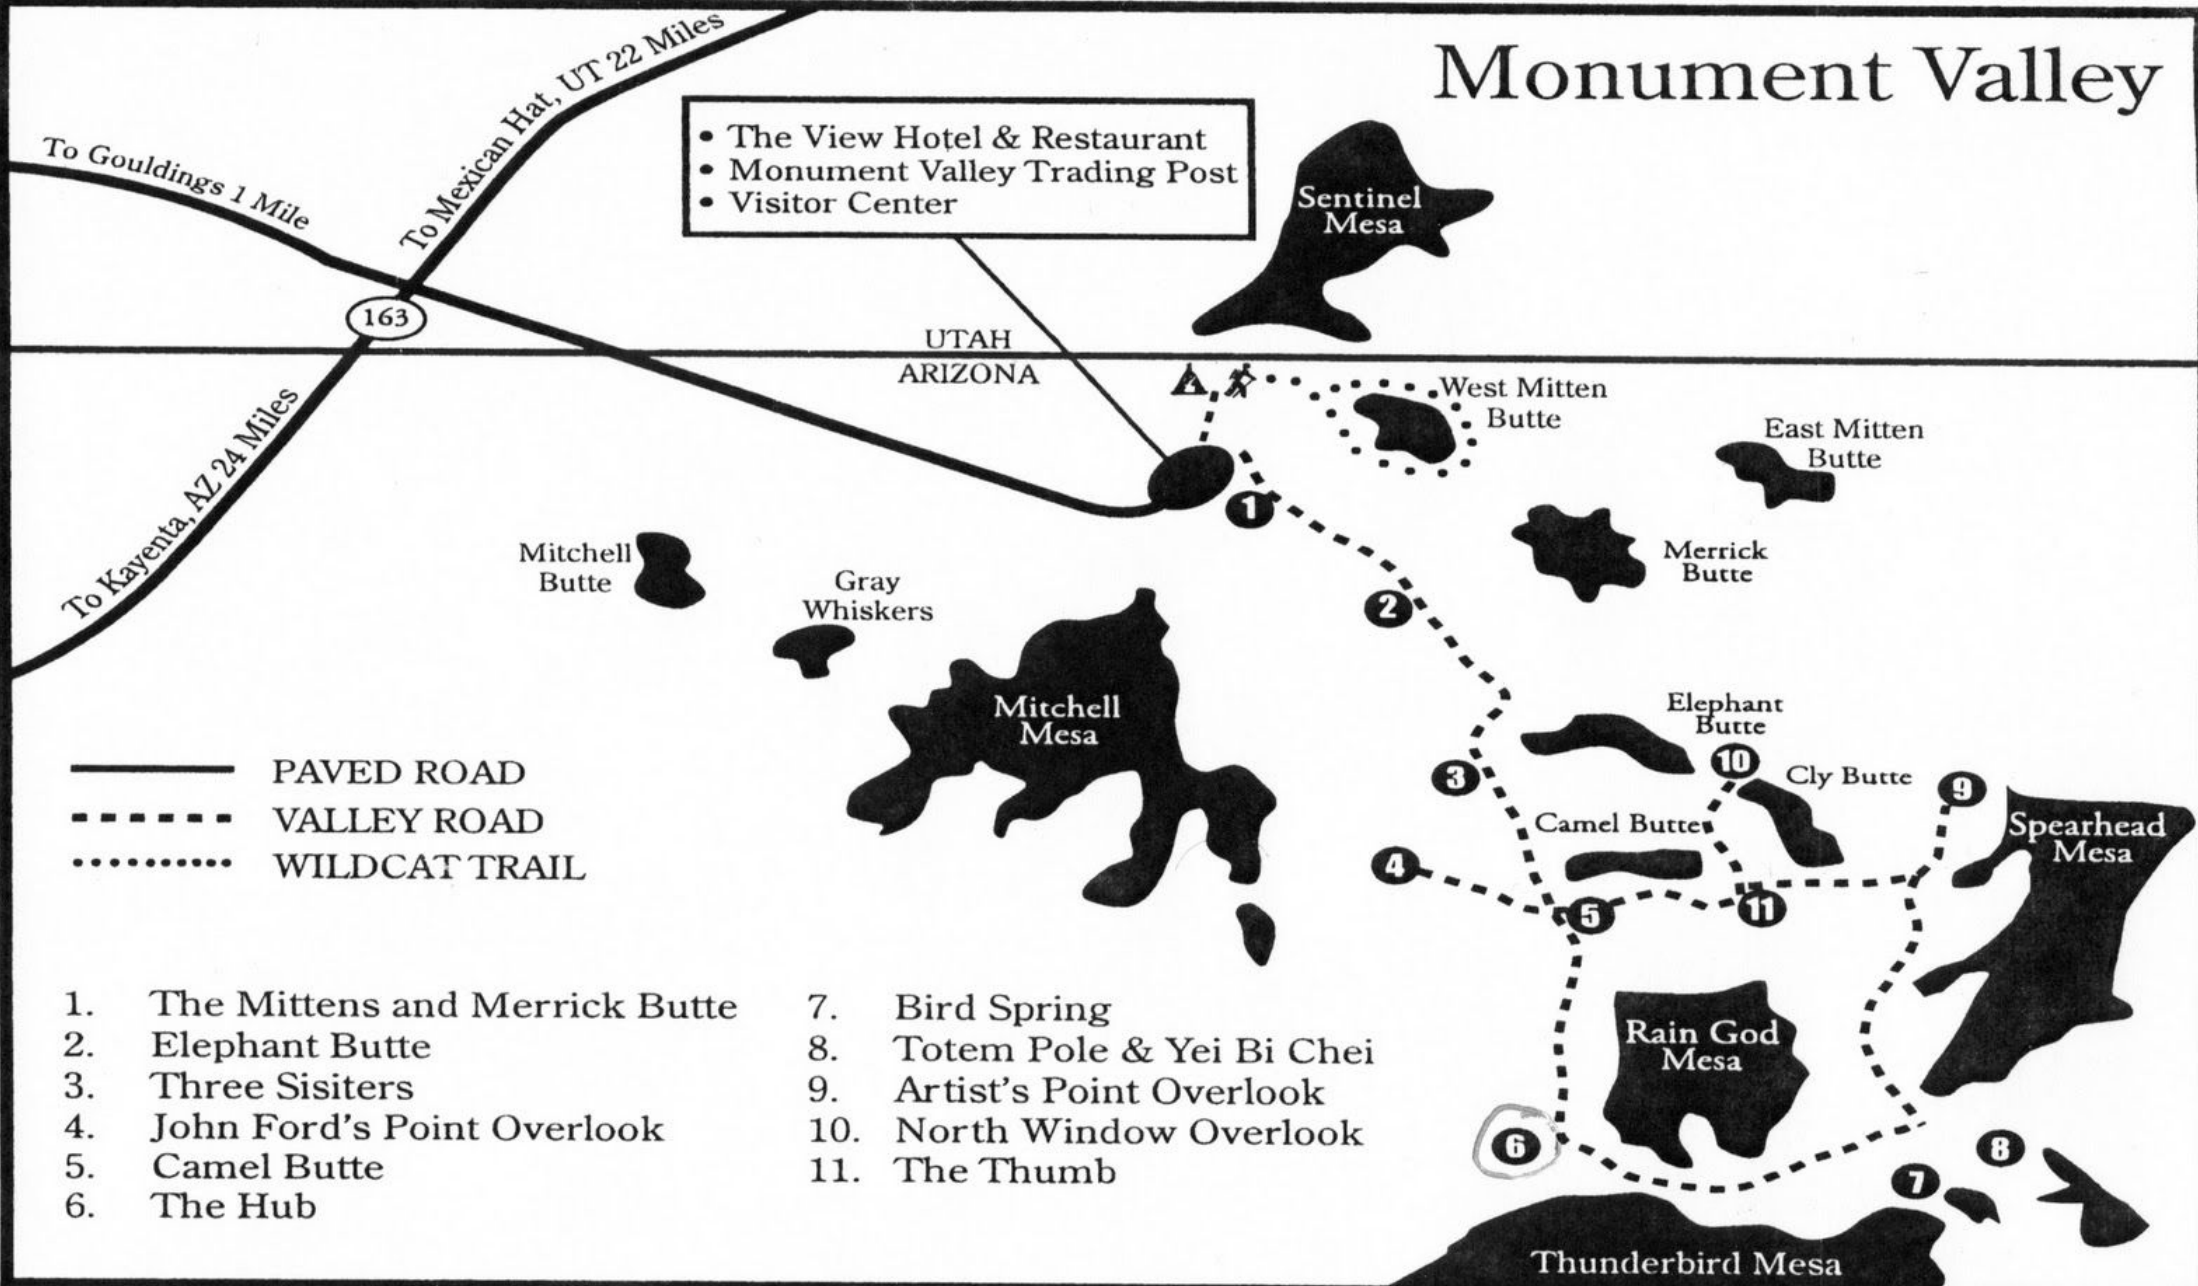

Monument Valley

- The View Hotel & Restaurant
- Monument Valley Trading Post
- Visitor Center

UTAH
ARIZONA

- PAVED ROAD
- - - VALLEY ROAD
- WILDCAT TRAIL

- | | |
|----------------------------------|-----------------------------|
| 1. The Mittens and Merrick Butte | 7. Bird Spring |
| 2. Elephant Butte | 8. Totem Pole & Yei Bi Chei |
| 3. Three Sisters | 9. Artist's Point Overlook |
| 4. John Ford's Point Overlook | 10. North Window Overlook |
| 5. Camel Butte | 11. The Thumb |
| 6. The Hub | |