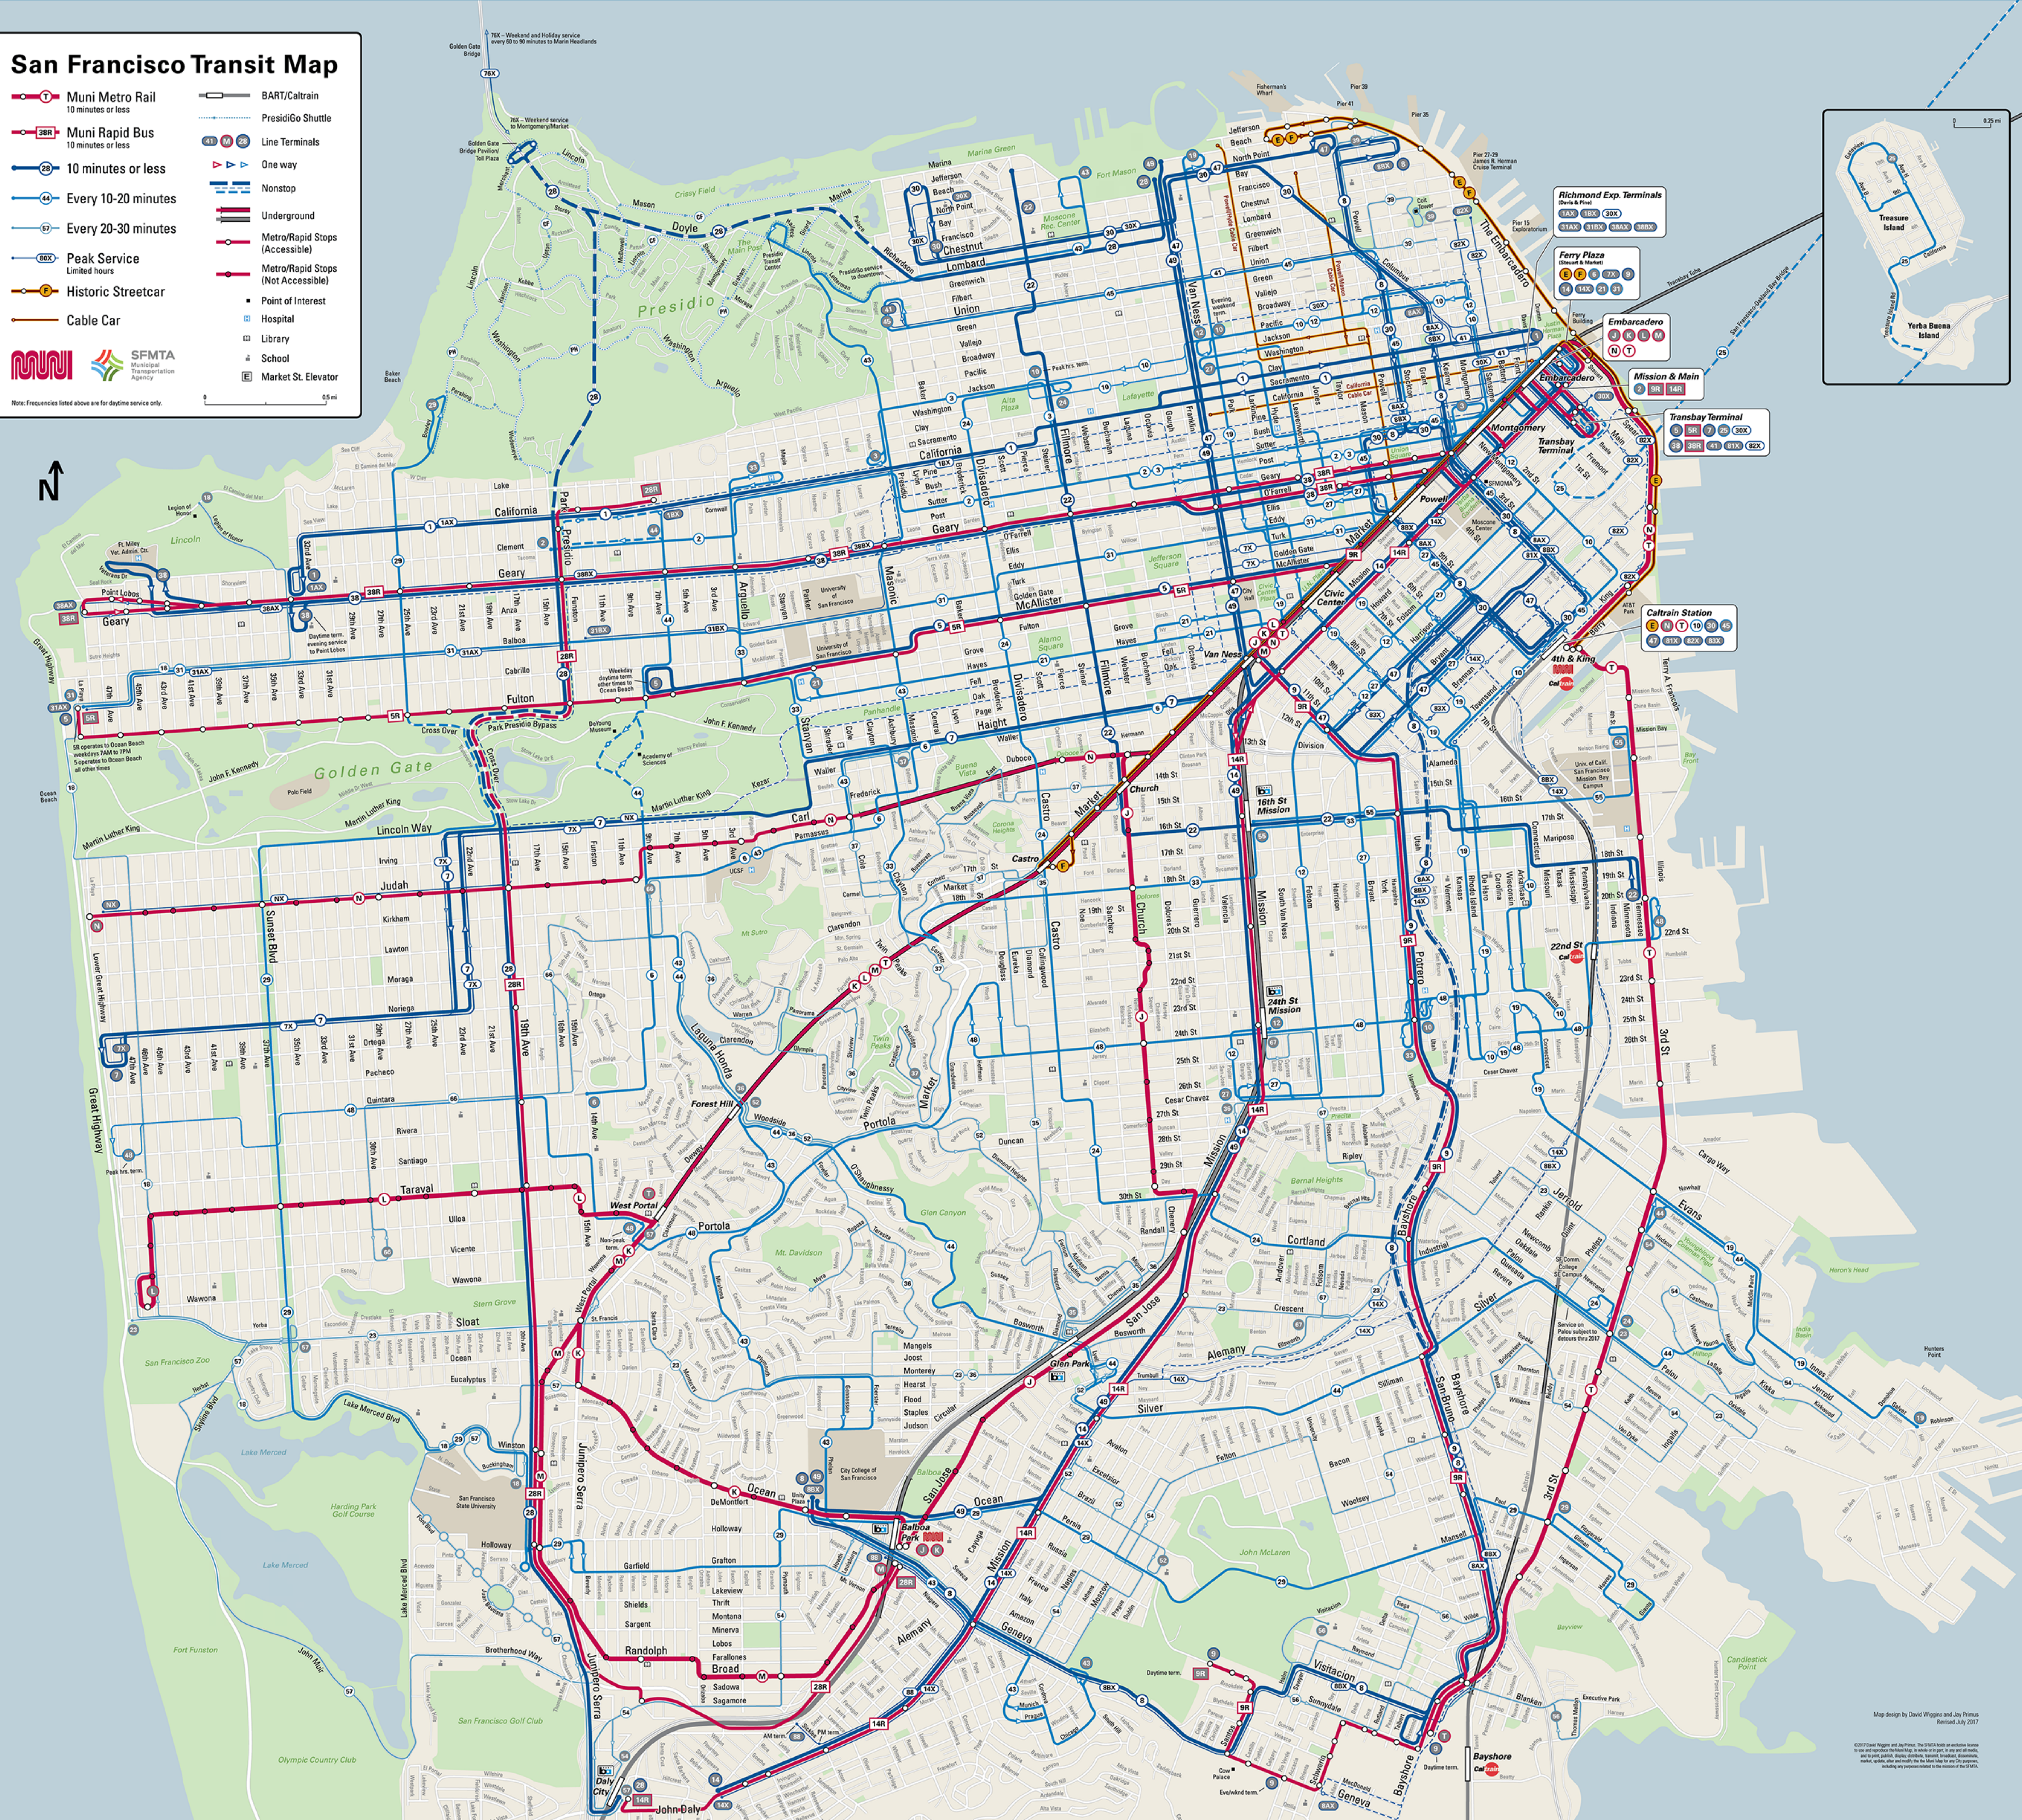

MUNI MAP

San Francisco Transit Map

- Muni Metro Rail
  10 minutes or less
- Muni Rapid Bus
  10 minutes or less
- 10 minutes or less
- Every 10-20 minutes
- Every 20-30 minutes
- Peak Service
  Limited hours
- Historic Streetcar
- Cable Car
- BART/Caltrain
- PresidioGo Shuttle
- Line Terminals
- One way
- Nonstop
- Underground
- Metro/Rapid Stops (Accessible)
- Metro/Rapid Stops (Not Accessible)
- Point of Interest
- Hospital
- Library
- School
- Market St. Elevator