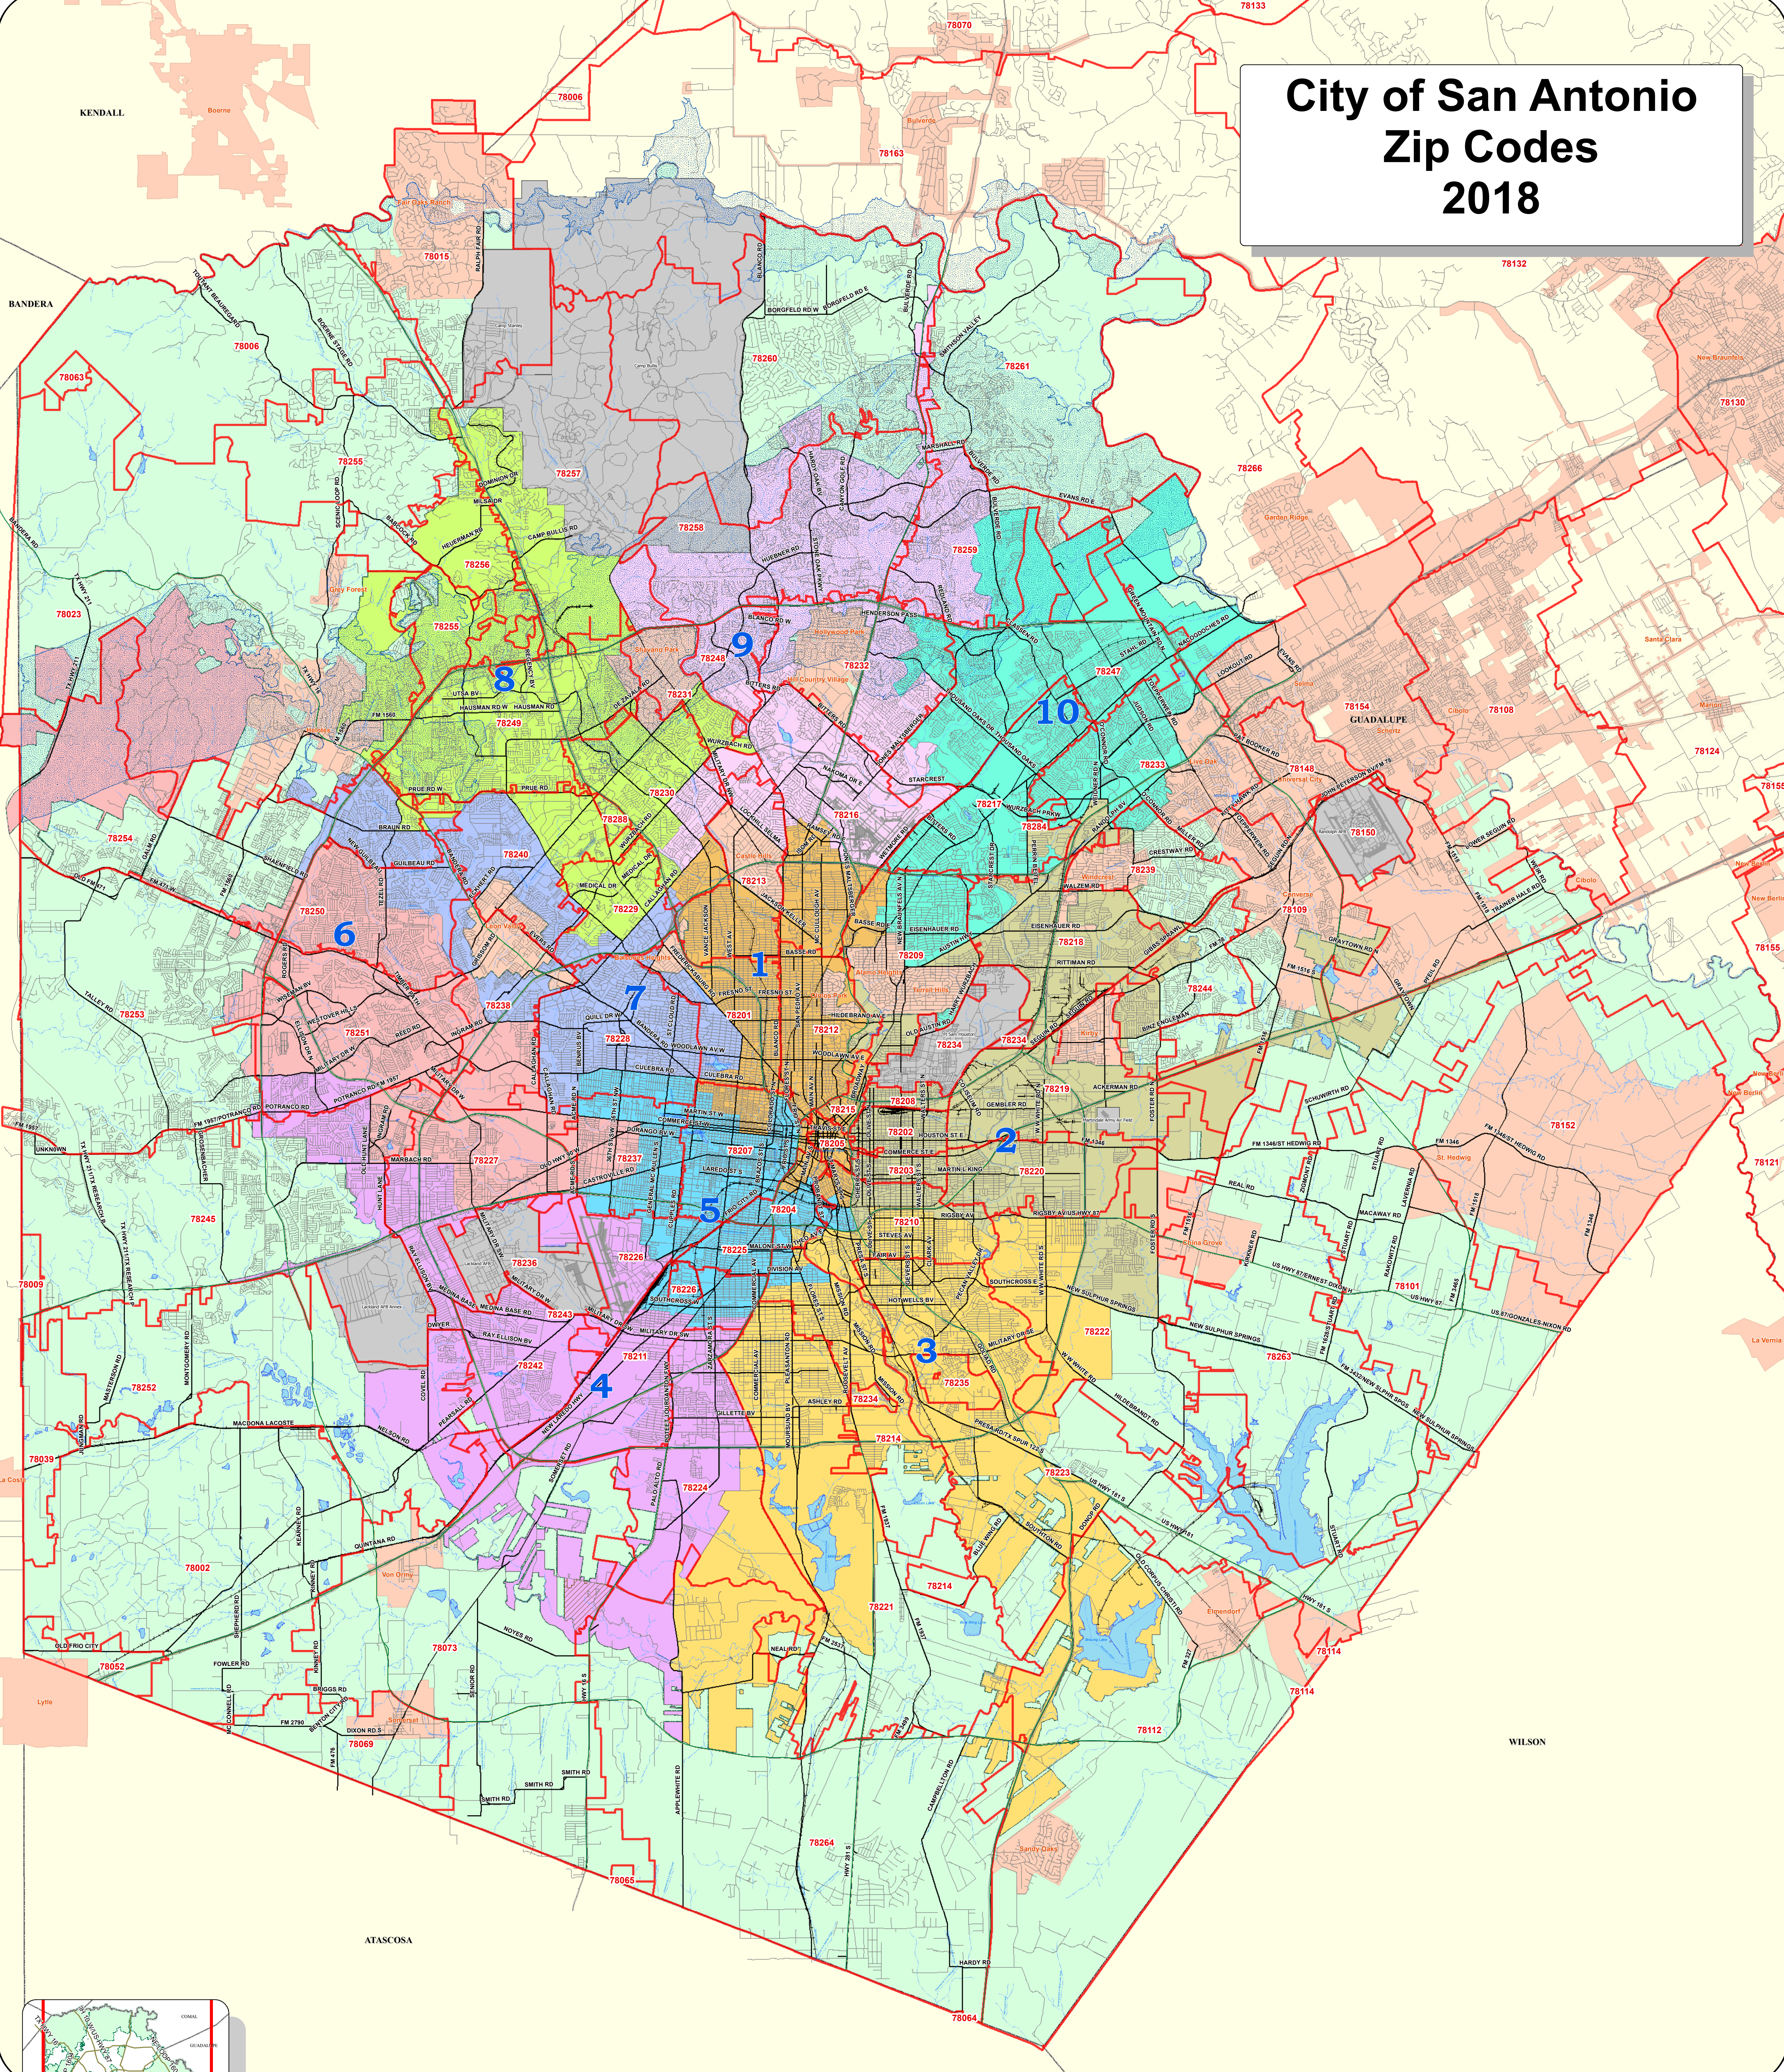

City of San Antonio Zip Codes 2018

Legend

- | | | | | |
|------------|-------------|----------------------------|-------------------|-------------|
| District 1 | District 6 | Zip codes | Adjacent Counties | Expressways |
| District 2 | District 7 | City of San Antonio | Military Bases | Major Roads |
| District 3 | District 8 | Cities and Towns | Recharge Zone | Lakes |
| District 4 | District 9 | Bexar County | Lakes | Creeks |
| District 5 | District 10 | Limited Purpose Annexation | | |

Data Source: City of San Antonio Enterprise GIS, Bexar Metro 911, Bexar Appraisal District
 Map Created by: sm12209
 Map File Location: \\fscm\gis\arcgis\p150\plan_lib\Archived\CityCouncil\ZipCodes\zipcode_2018_34x44.mxd
 Map Last Edited: 1/3/2018
 PDF Filename: 1710GG19.pdf