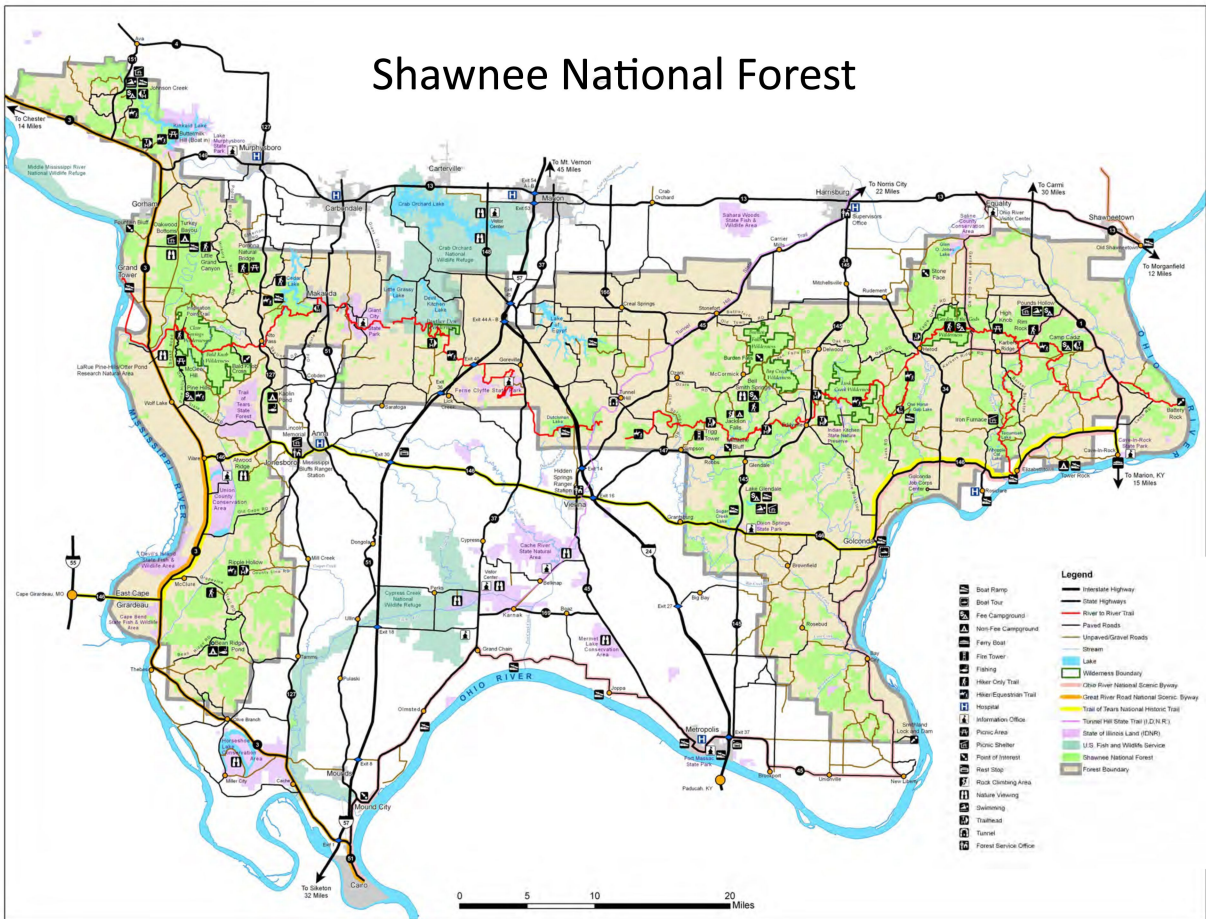

Shawnee National Forest