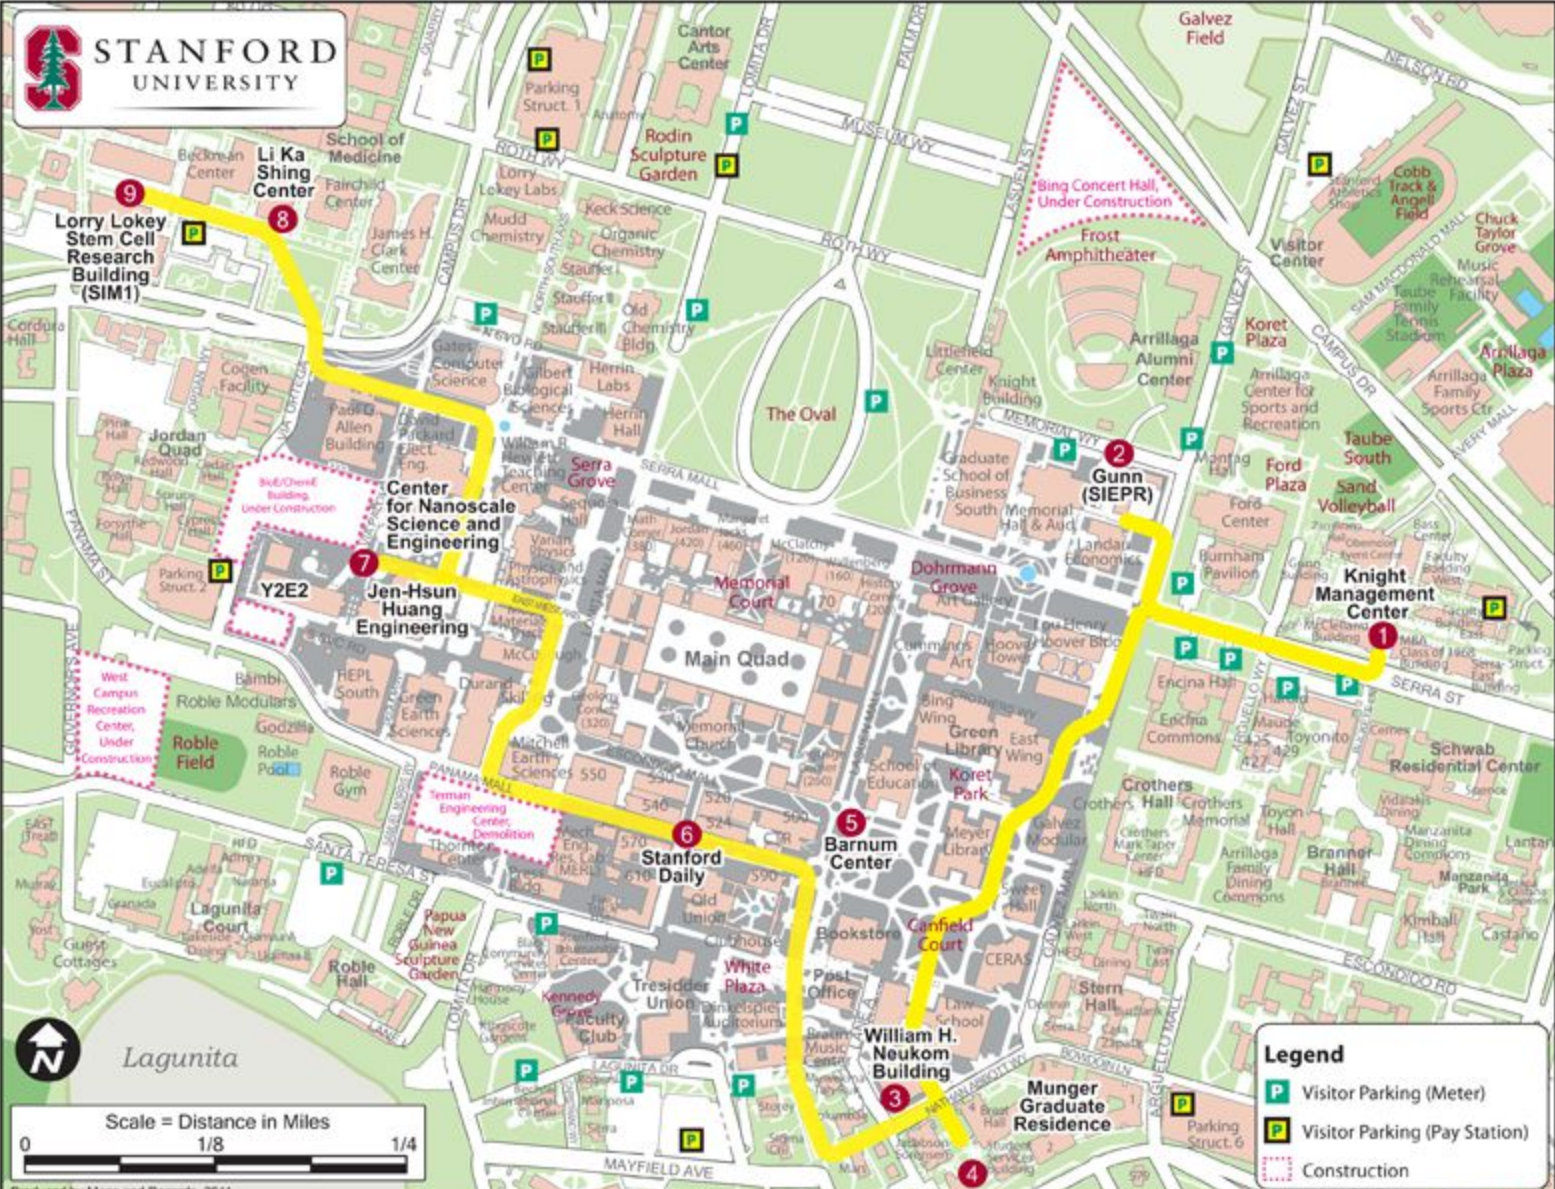

# STANFORD UNIVERSITY

Scale = Distance in Miles

1/8

1/4

## Legend

-  Visitor Parking (Meter)
-  Visitor Parking (Pay Station)
-  Construction