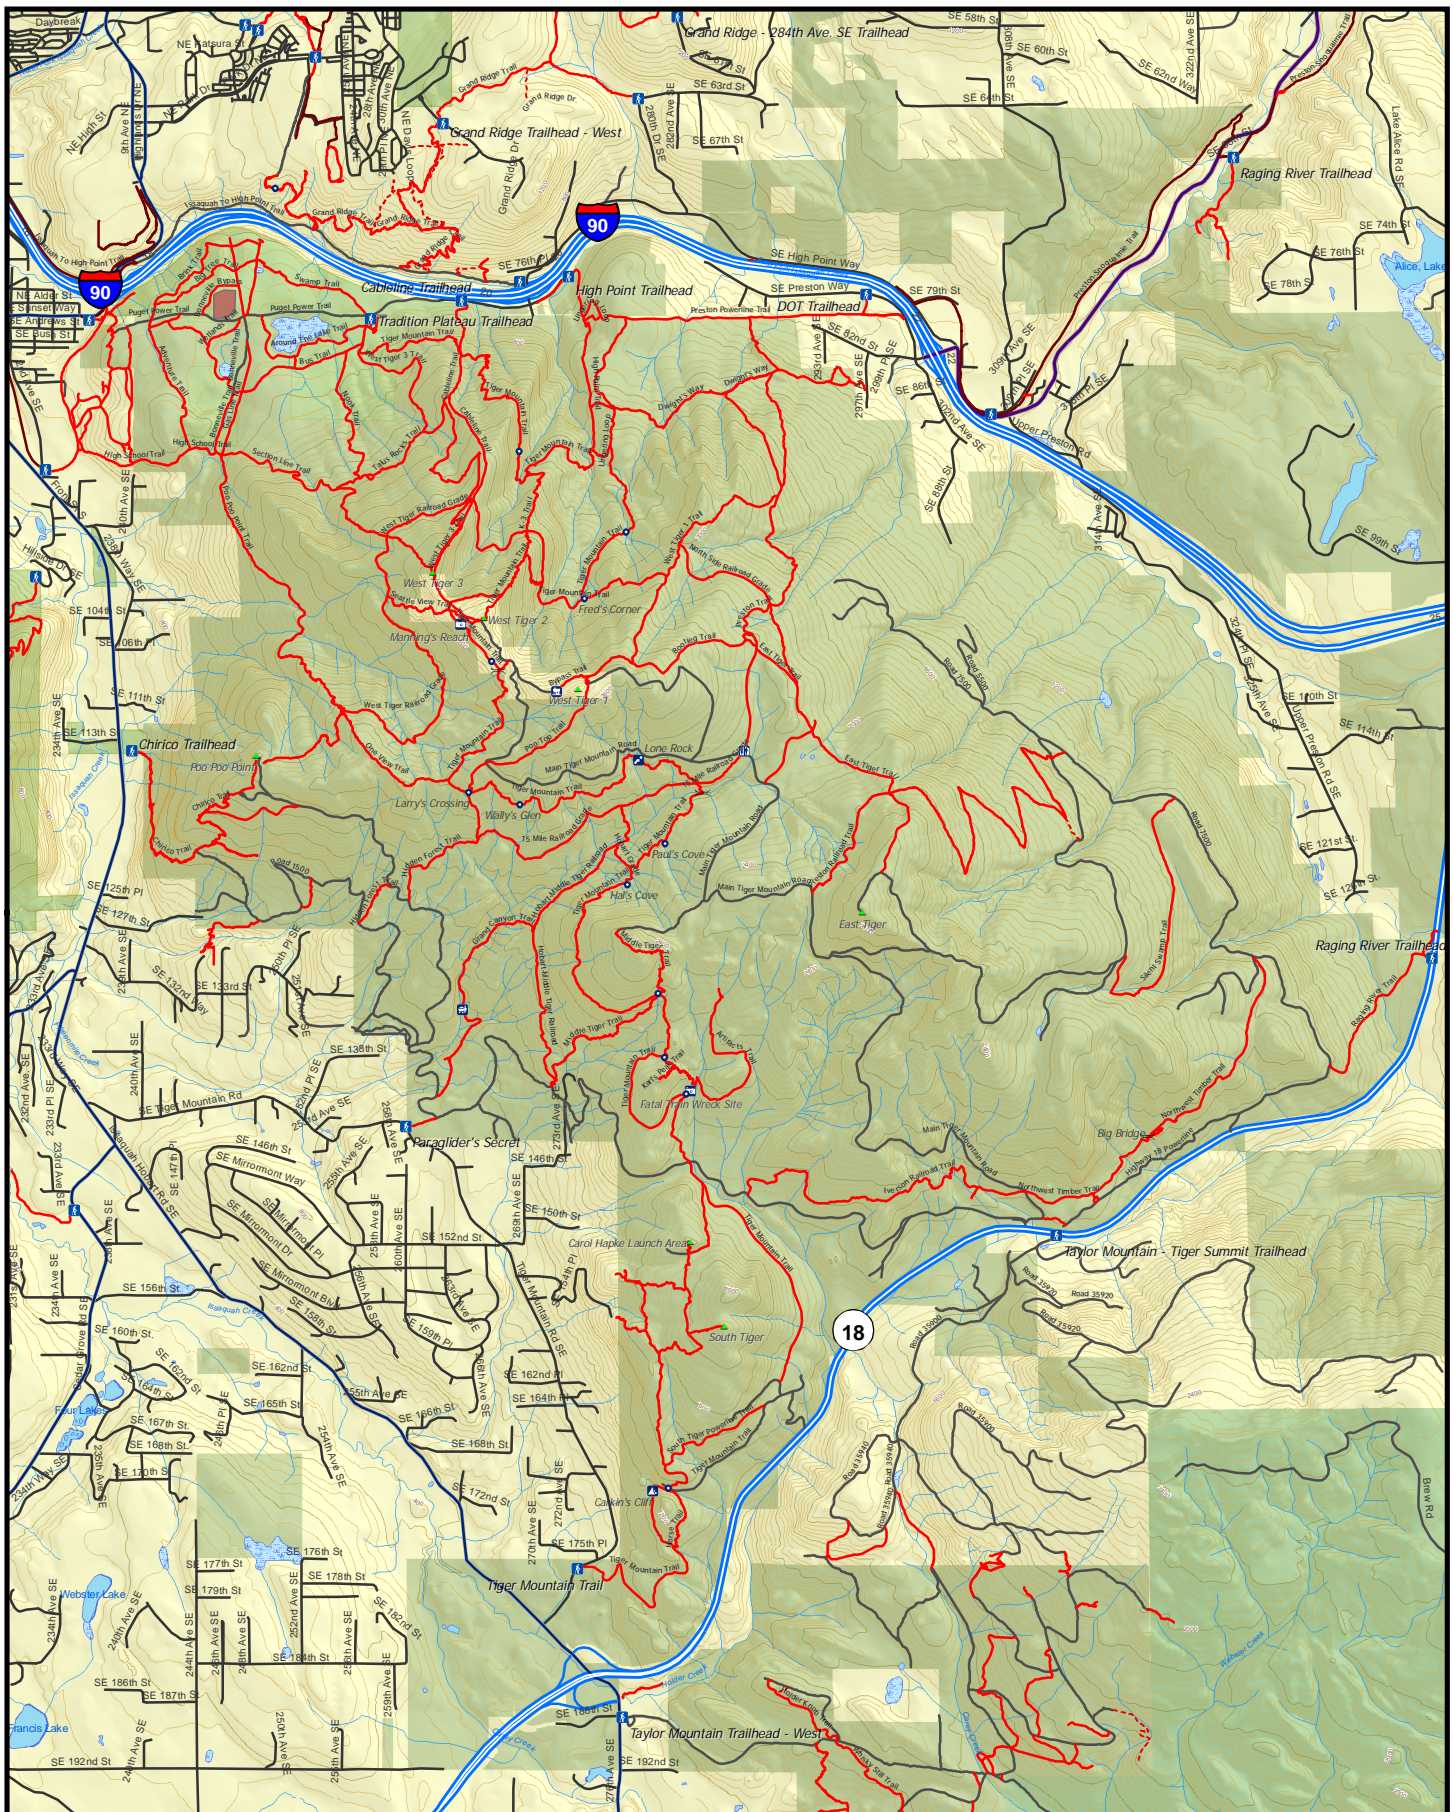

Tiger Mountain State Forest

Copyright © 2007-2008 Jon F. Stanley
www.switchbacks.com/maps

11/1/2008

1 inch = 4,833 feet
Contour interval: 40 feet
UTM Zone 10N, WGS84