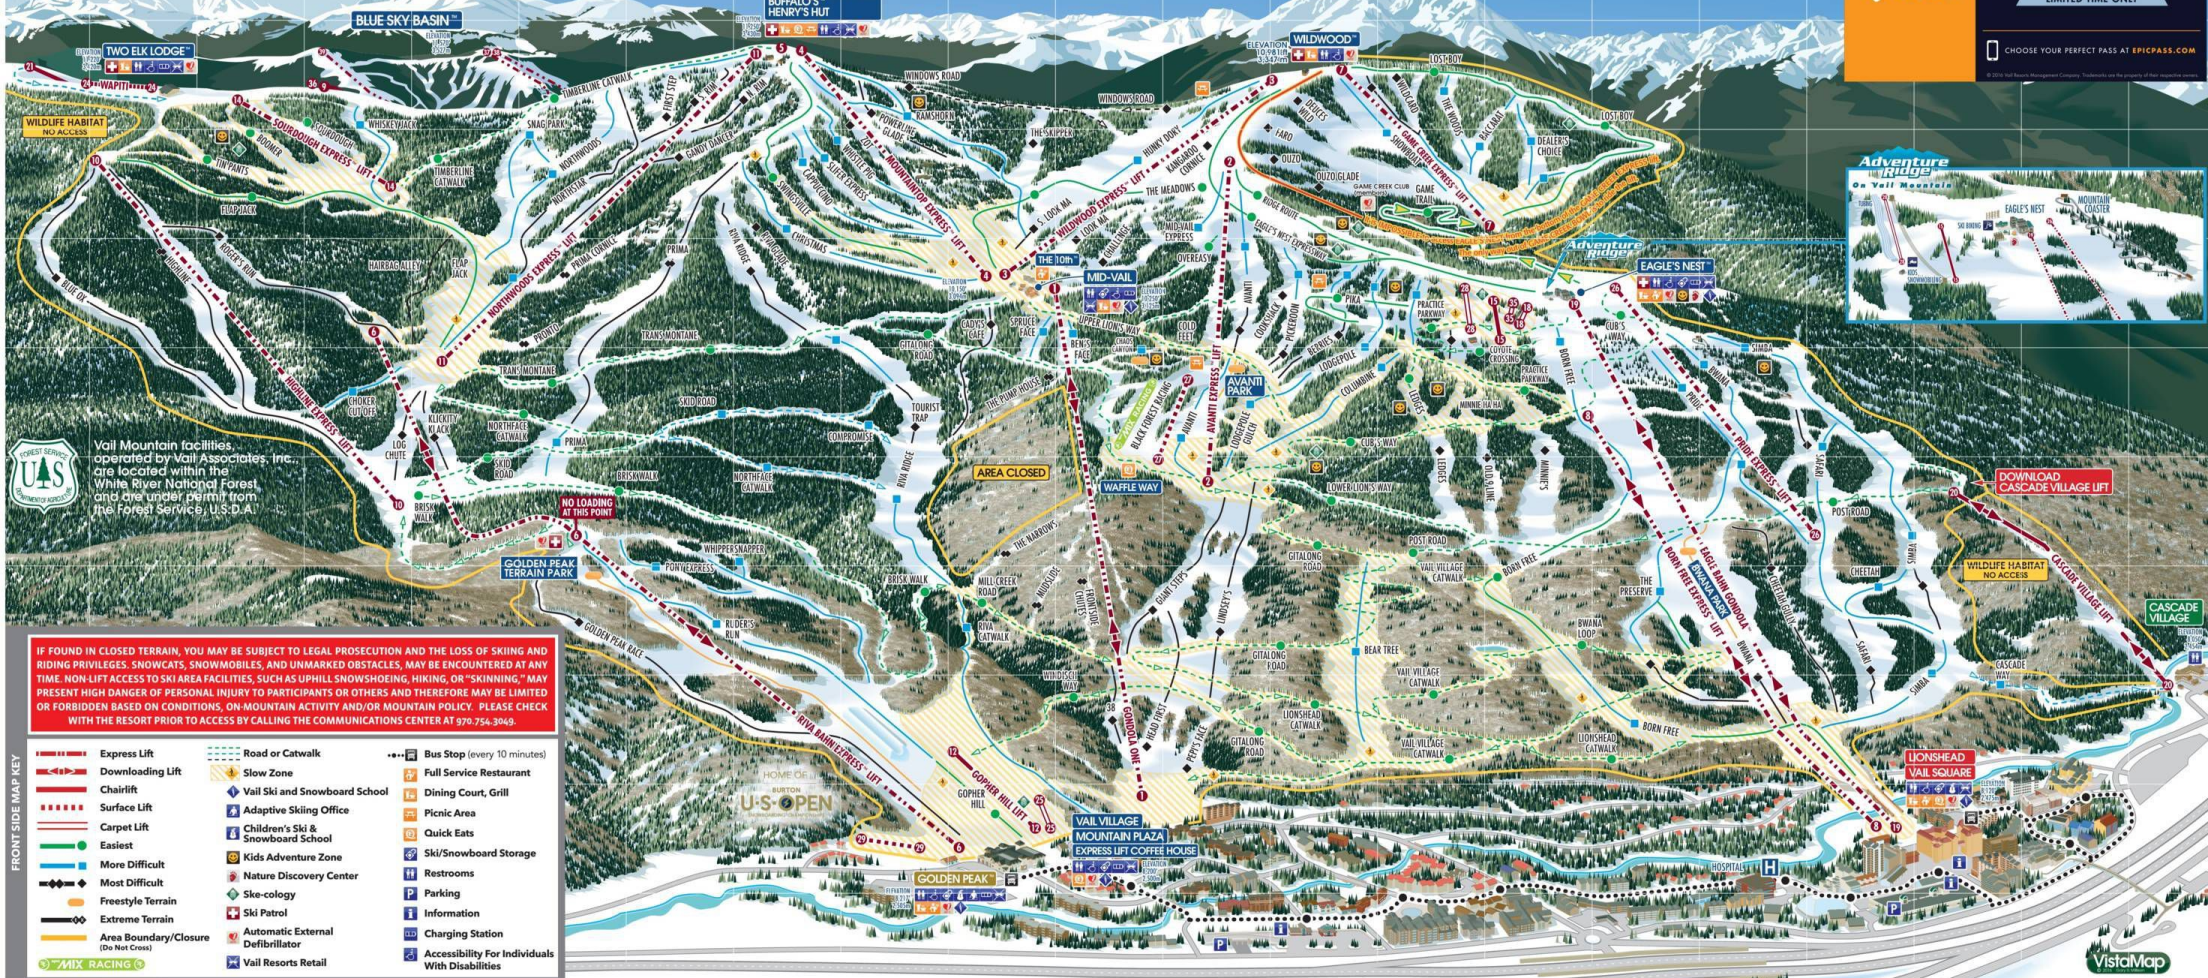

The Front Side

IF FOUND IN CLOSED TERRAIN, YOU MAY BE SUBJECT TO LEGAL PROSECUTION AND THE LOSS OF SKIING AND RIDING PRIVILEGES.

CAUTION: SNOWCATS, SNOWMOBILES, AND SNOWMAKING EQUIPMENT MAY BE ENCOUNTERED AT ANY TIME.

THE BEST WAY TO SKI VAIL

epic PASS™

SKI AS MUCH AS YOU WANT, WHENEVER YOU WANT.

LIMITED TIME ONLY

CHOOSE YOUR PERFECT PASS AT EPICPASS.COM

© 2024 Vail Resorts Management Company. All rights reserved. All other trademarks are the property of their respective owners.

The fastest way to Two Elk™ restaurant from the top of chairs #36 and #17 is to ski down Whiskey Jack and ride the Sourdough Express (#14).

Mount of the Holy Cross Summit: 14,005 ft (4269 m)

Vail Mountain facilities, operated by Vail Associates, Inc., are located within the White River National Forest and are under permit from the Forest Service (U.S.D.A.).

FRONT SIDE MAP KEY

	Express Lift		Road or Catwalk		Bus Stop (every 10 minutes)
	Downloading Lift		Slow Zone		Full Service Restaurant
	Chairlift		Vail Ski and Snowboard School		Dining Court, Grill
	Surface Lift		Adaptive Skiing Office		Picnic Area
	Carpet Lift		Children's Ski & Snowboard School		Quick Eats
	Easiest		Kids Adventure Zone		Ski/Snowboard Storage
	More Difficult		Nature Discovery Center		Restrooms
	Most Difficult		Ski-cology		Information
	Freestyle Terrain		Ski Patrol		Automatic External Defibrillator
	Extreme Terrain		Area Boundary/Closure (Do Not Cross)		Charging Station
	MIX RACING		Vail Resorts Retail		Accessibility For Individuals With Disabilities