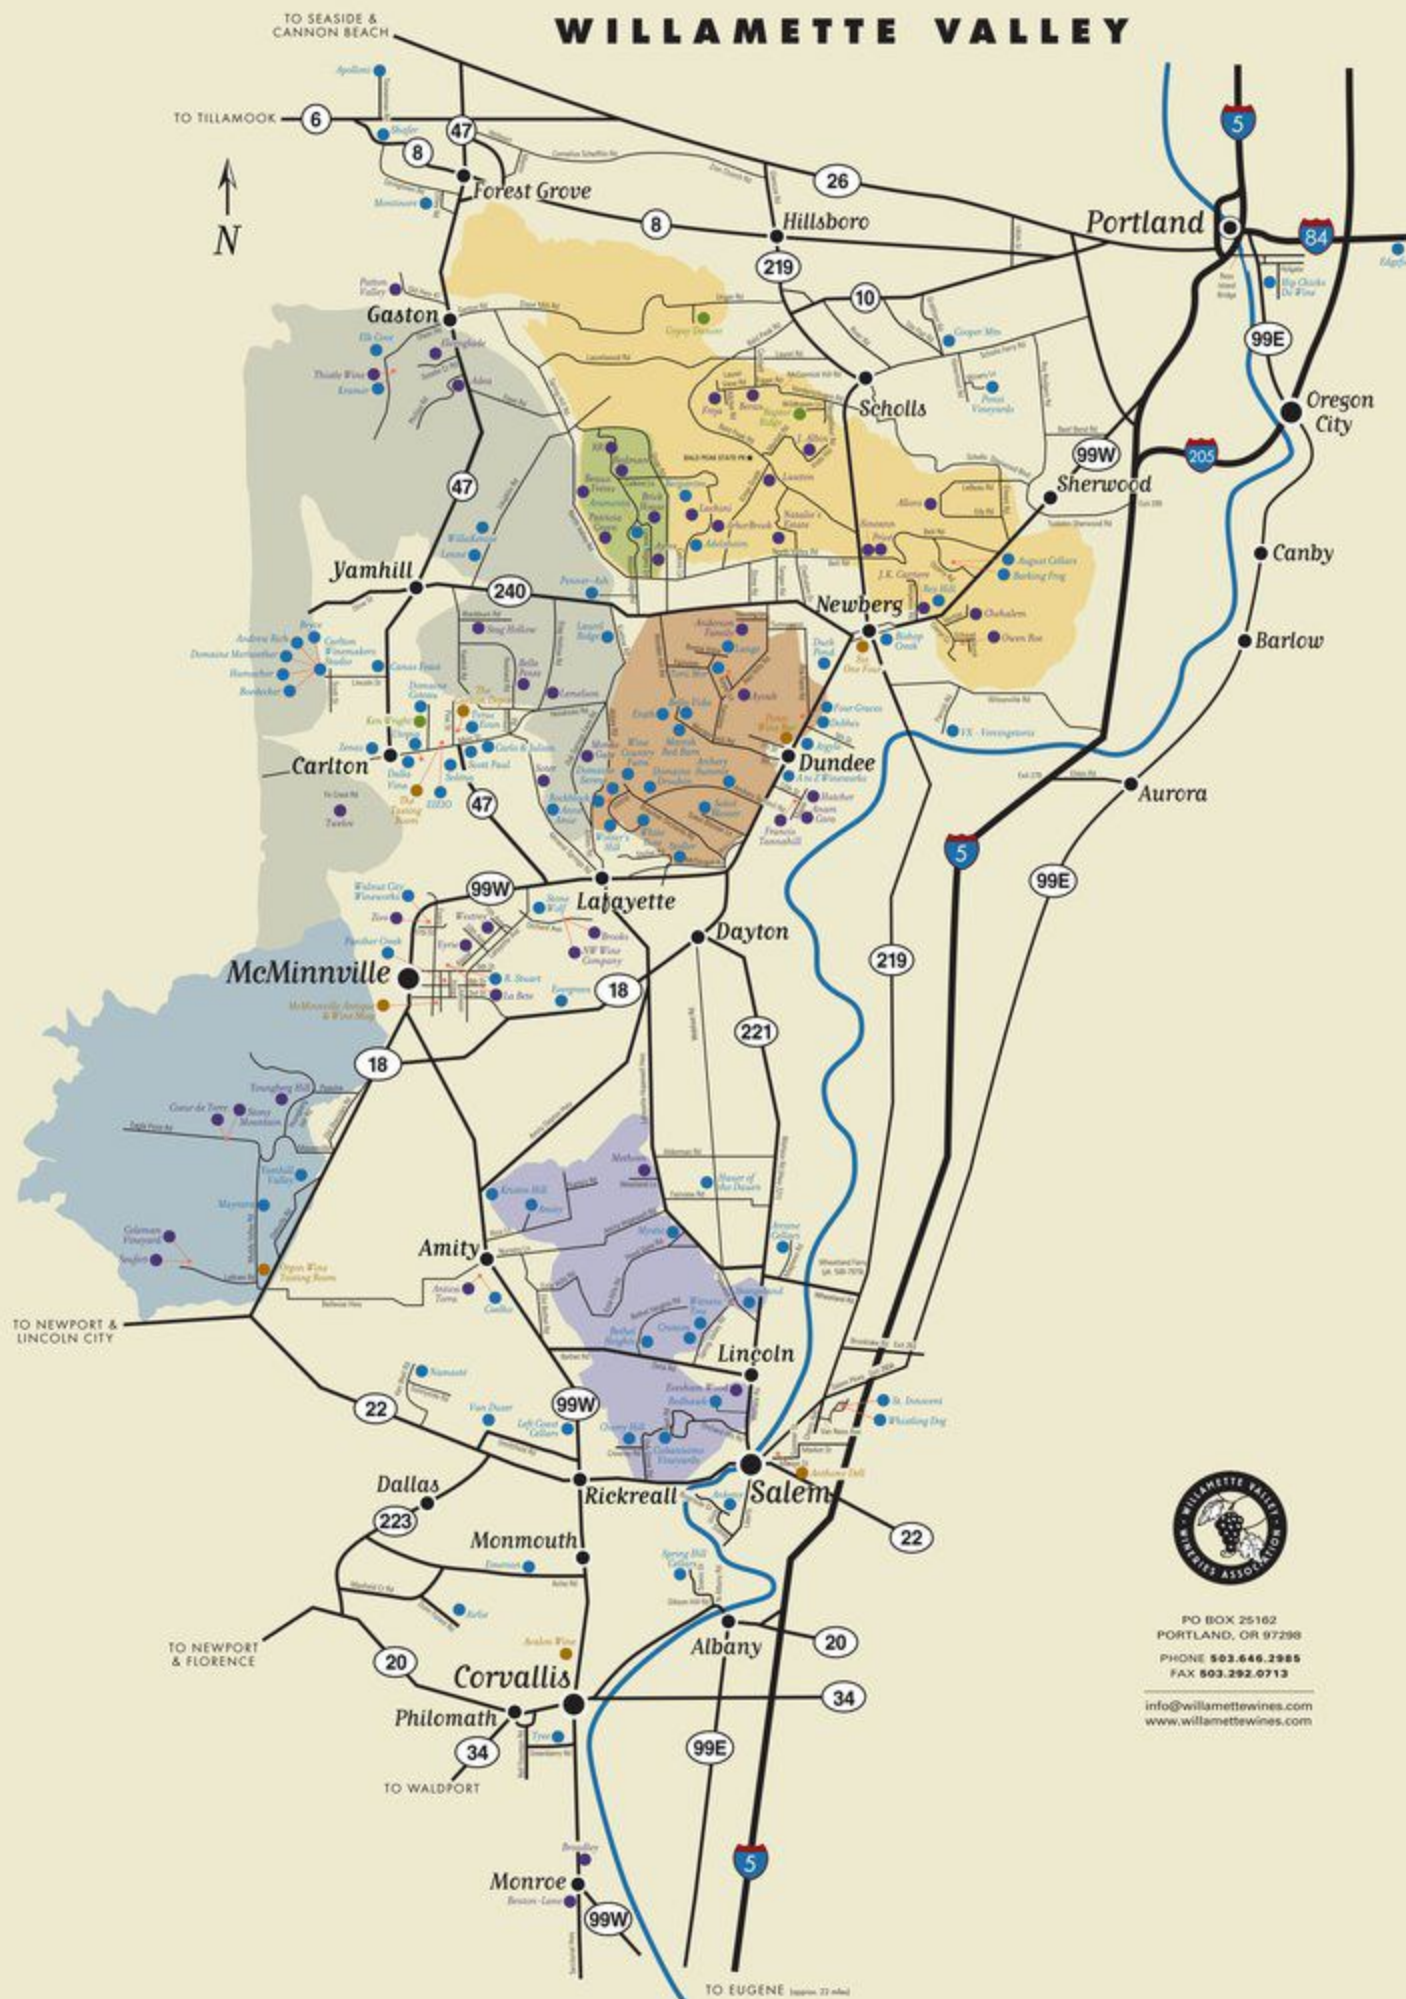

WILLAMETTE VALLEY

PO BOX 25-162
PORTLAND, OR 97298
PHONE 503.646.2985
FAX 503.292.0713